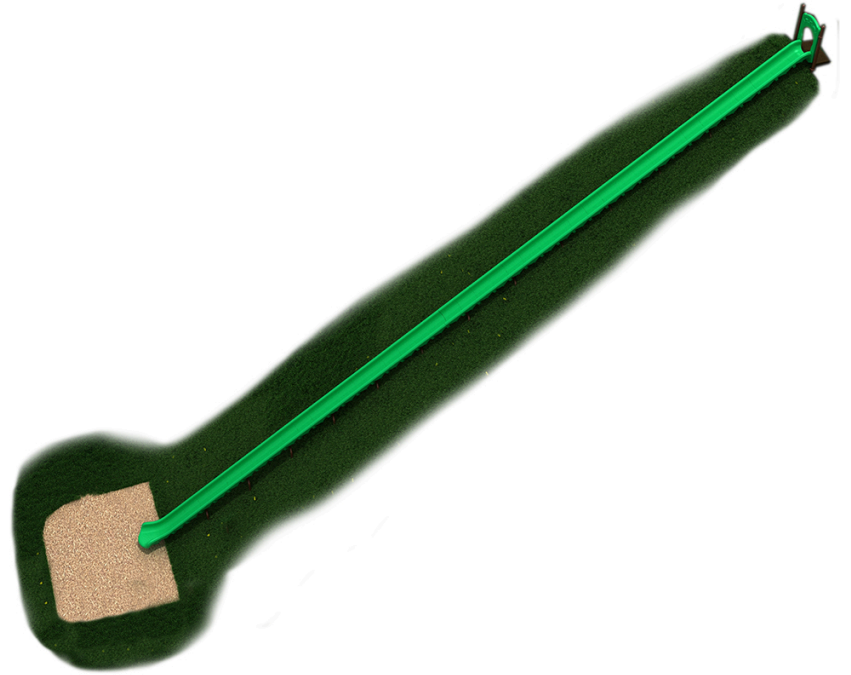

75-Foot Single Straight Hillside Slide

MSRP \$21,022.00

SALE \$16,818.00

Highlights:

- Perfect for uneven terrain that's unsuitable for other equipment
- Wide array of custom colors available
- Upper deck made from galvanized steel
- Landing area surface can be changed to suit your playground

Age Group: 2 to 12 years

Use Zone: 14' 8" x 9' 0"

COMPLIES With:

ASTM F1487-17

CPSC PUB #325

The 75-foot Single Straight Hillside Slide is a piece of playground equipment that looks like something straight out of an amusement park. Built directly into an embankment, this slide works great when installed into highly-elevated surfaces. The Hillside Slide's close proximity to the ground improves the slide's safety, as kids are less likely to hurt themselves than they would be if sliding down elevated equipment. Additionally, the Hillside Slide has a variety of color customization options, so the slide will fit perfectly into your playground's existing color scheme. The Hillside Slide requires no excavation to install, although the landing area at the bottom of the slide can be customized with different surface options to best suit the needs of your playground.