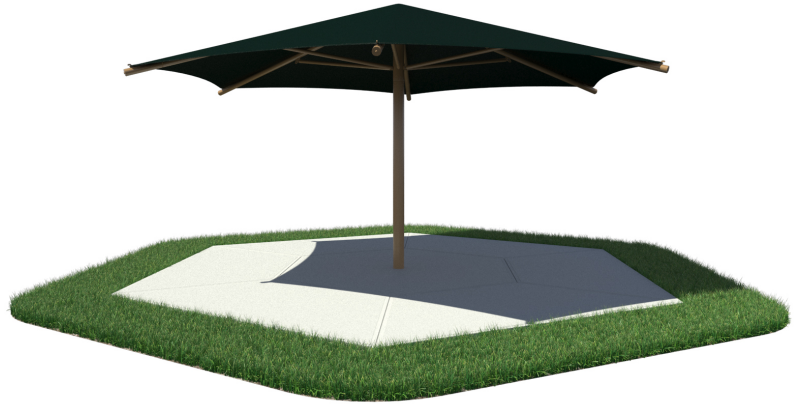

## Single Post Hexagon Fabric Shade

**Price \$3,833.00**

### Highlights:

- Simple to use
- Available with engineered drawings
- Fewer posts used to support the central umbrella
- Match your fabric to your surroundings

---

Do you ever find that sometimes even the best picnic can be ruined by the scorching hot sun overhead? Don't let it happen anymore with the Single Post Hexagon Fabric Shade! The single post design allows the shade to branch out easily, covering a wide area. This shade is also great for covering small play areas to shade children as they play. The shade fabric comes in twelve bright colors to match any existing equipment or any setting. To aid in the process of installing and removing the fabric, glide elbows are an option for every size. These glide elbows make the process much easier. To further the life of your shade you may want to remove the fabric during bad weather. The Single Post Hexagon Fabric Shade is available in sizes of 10 feet in diameter up to 27 feet in diameter. With so many options you will definitely find the right size shade for your area.