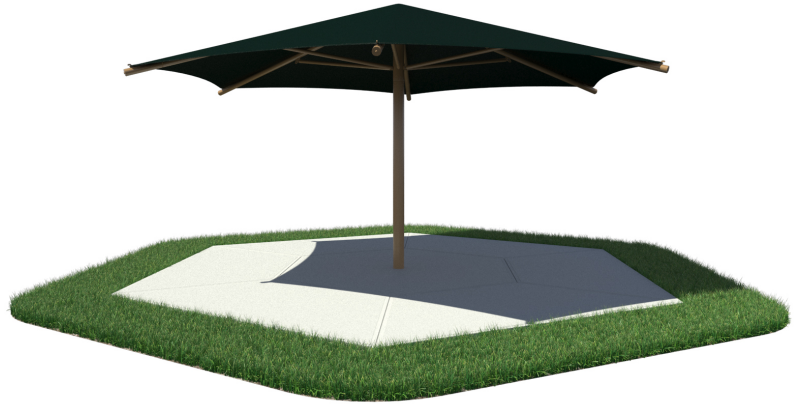

Single Post Hexagon Fabric Shade

Price \$3,833.00

Highlights:

- Simple to use
- Available with engineered drawings
- Fewer posts used to support the central umbrella
- Match your fabric to your surroundings

Do you ever find that sometimes even the best picnic can be ruined by the scorching hot sun overhead? Don't let it happen anymore with the Single Post Hexagon Fabric Shade! The single post design allows the shade to branch out easily, covering a wide area. This shade is also great for covering small play areas to shade children as they play. The shade fabric comes in twelve bright colors to match any existing equipment or any setting. To aid in the process of installing and removing the fabric, glide elbows are an option for every size. These glide elbows make the process much easier. To further the life of your shade you may want to remove the fabric during bad weather. The Single Post Hexagon Fabric Shade is available in sizes of 10 feet in diameter up to 27 feet in diameter. With so many options you will definitely find the right size shade for your area.