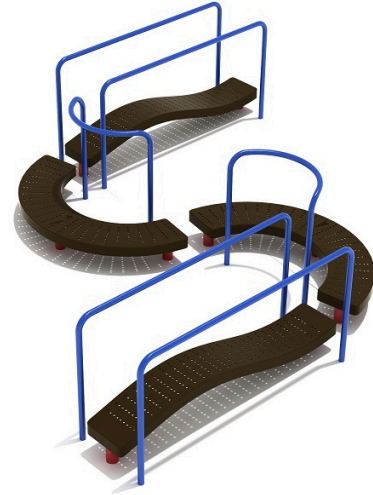

Freestanding Snake Balance Track

MSRP \$11,412.00

SALE \$7,647.00

Highlights:

- Made with perforated steel deck and galvanized rails
- Can be customized with different colors
- Open-air, non-enclosed design for comfort
- Guardrails help kids keep their balance and offer stability

Age Group: 2 to 12 years

Capacity: 12-15

Use Zone: 24' 4" x 26' 8"

COMPLIES With:

ASTM F1487-17

CPSC PUB #325

The Freestanding Snake Balance Track utilizes curved bars made from perforated steel to create a unique walking path for small playground-goers. It uses a unique and inviting design to gain interest and facilitate beneficial physical activity for children of all ages and abilities. These steel rails along the balance track path provide support and stability as kids trek along the path, ensuring kids with walking or balance-related issues won't fall off or trip. Rather than following the straight and narrow, the Freestanding Snake Balance Track curves and twists, facilitating a safe yet challenging walking experience for all participants. Waves along the perforated decking present an extra challenge to young children, as they will have to maneuver over the inclines and keep their balance on the way back down. The Freestanding Snake Balance Track will add another sturdy piece of equipment to your playground, while making it a more inclusive place to play for children who may not be able to get around as easily as others.