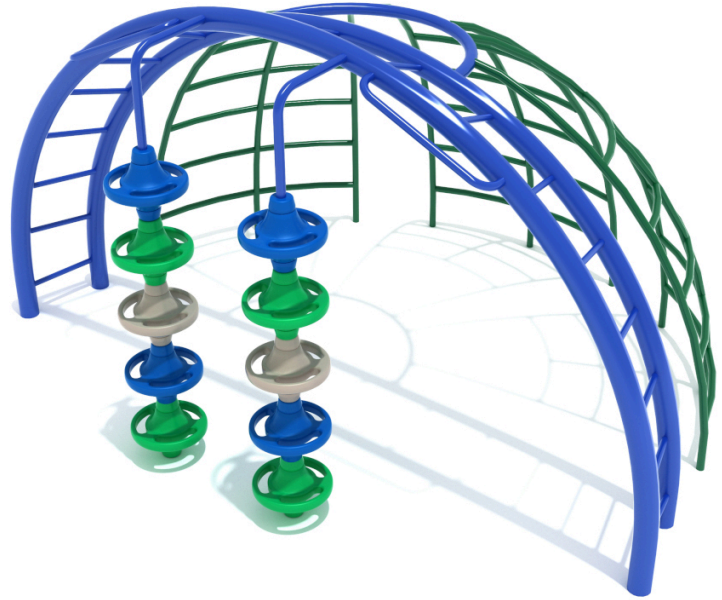

Delta Dome Pod Station Climber

MSRP \$11,128.00

SALE \$7,456.00

Highlights:

- Several access points promote diverse play
- Designed with high child capacity to encourage socialization
- Includes three ways to climb
- Built with powder-coated galvanized steel for durability and longevity

Age Group: 5 to 12 years

Capacity: 19-23

Use Zone: 25' 9" x 29'

COMPLIES With:

ASTM F1487-17

CPSC PUB #325

The Delta Dome Pod Station Climber offers children several ways to play and climb to the peak. They can scale the various curved ladders, either the arch ladder over the pod climbers, or any of the dome sections. They could also get to the top on the serpent pod climbers, a completely different type of challenge. This half dome includes places to watch from underneath, encouraging imaginative play and socialization. Climbing is one of the most beneficial exercises for developing children and the Dome Climber offers plenty of opportunities to do just that. The capacity of this structure is between 19-23 people, which makes it an ideal social hub for all children between the ages of 5-12. This structure is held up by weather resistant, galvanized steel support arches and posts, making it a sturdy and safe play area that is built to last. Introduce the Delta Dome Pod Climber to your playground and guarantee hours of fun, as well as ways to enhance children's physical and mental development.