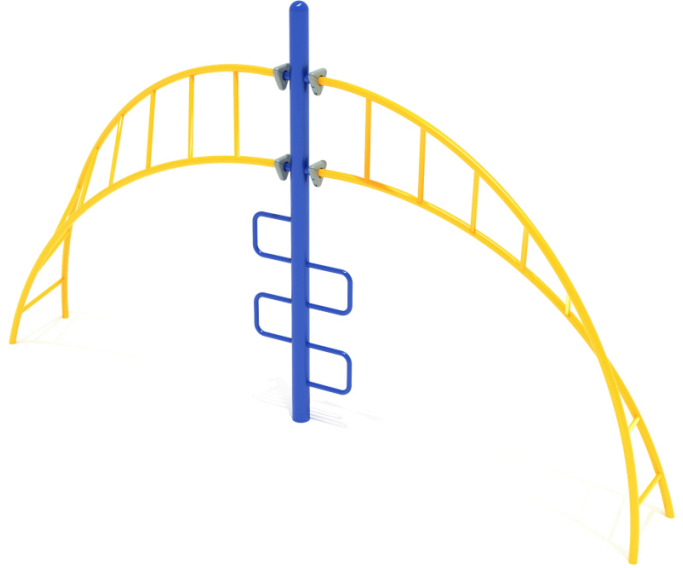

Freestanding Curved Helix Climber

MSRP \$3,370.00

SALE \$2,258.00

Highlights:

- Three different access points for climbing
- Unique curved arch design increases the challenge
- Beneficial for building upper body and grip strength
- Ideal for a children's fitness

Age Group: 5 to 12 years

Capacity: 4-7

Use Zone: 14' 1" x 21' 5"

COMPLIES With:

ASTM F1487-17

CPSC PUB #325

The Freestanding Curved Helix Ladder provides a new look and feel to a traditional arch ladder. Utilizing three different access points for ambitious climbers, the combination of an arch and snake ladder provides children with a variety of places to climb and hang from. The curved helix-like arch on either side also offers different levels of difficulty depending on where a child decides to ascend or descend the climber. This helps improve grip strength and build muscles while children enjoy a play experience. This installment will provide a fun challenge to kids between the ages of 5-12, who can hone their decision-making skills as they choose where to step next. The Freestanding Curved Helix Climber will last many years with its powder-coated galvanized steel construction that resists rust and other weathering. With a variety of colors to choose from and a sleek, contemporary design, this element can easily fit into any new or existing play space.