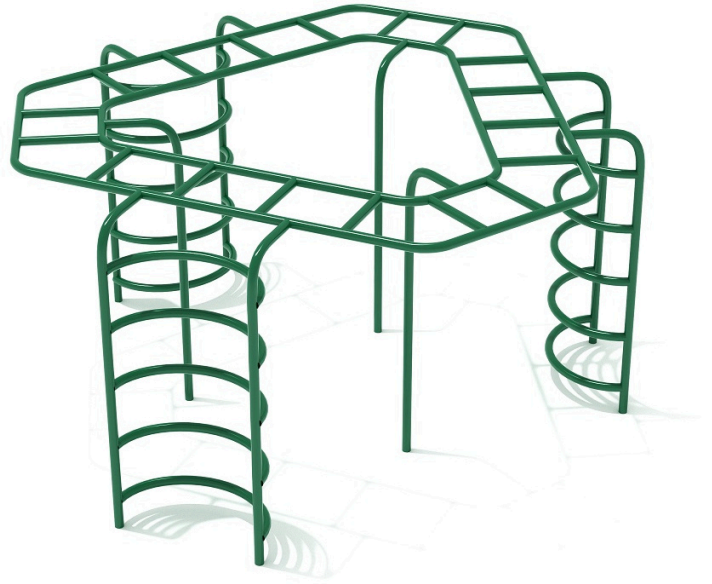

### Highlights:

- Three entrances help with traffic flow
- Constructed using durable, weather-resistant materials
- Can be climbed around or up and down
- Serves as a creative alternative to standard monkey bars

**Age Group:** 5 to 12 years

**Capacity:** 12-15

**Use Zone:** 25' 8" x 25' 6"

### COMPLIES With:

ASTM F1487-17

CPSC PUB #325

If you're looking to accommodate kids who love to climb, look no further than the Triangle Overhead Ladder Climber to get them engaged and active on the playground. At seven feet high, kids can tower above the rest of their peers. The Climber's three entrances mean that it can be used by multiple children at once. And the sturdy, weather resistant material it's made from will help prevent wear and tear from daily use. There are many ways to play, whether they choose to journey around the overhead ladder from below or the top. The intuitive angular shape of the bars makes it easy for kids to climb around the entire structure without risks of overcrowding. The open space at the bottom can serve as a great space for a fort, or simply as a spot for children to gather with their peers. The Triangle Overhead Climber can be customized with different colors to fit into any playground color scheme.