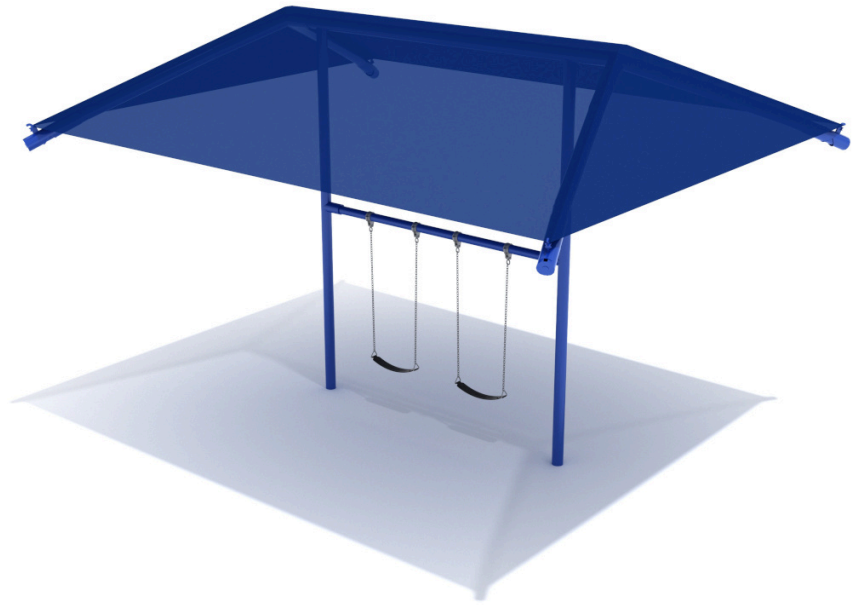

Elite Series 5 inch Single Post Swing with Shade

MSRP \$11,824.00

SALE \$7,923.00

Highlights:

- Shade is included in package
- Improves spatial awareness and motor skills
- Provides UV ray protection
- Offers different bay and swing seat options

Age Group: 2 to 12 years

Note: 1 Bay (32' x 24'); 2 Bays (32' x 36'); 3 Bays (32' x 48'); 4 Bays (32' x 60'); Measurement using Standard Belt Seats (changing seat type can change the required space)

Use Zone: 1 Bay (32' x 24'); 2 Bays (32' x 36'); 3 Bays (32' x 48'); 4 Bays (32' x 60'); Measurement using Standard Belt Seats (changing seat type can change the required space)

COMPLIES With:

ASTM F1487-17
CPSC PUB #325

The 8 Feet Elite Series 5 Inch Single Post Swing with Shade is constructed from powder-coated galvanized steel, making it an ideal, long-lasting feature for any outdoor area. Putting in a swing set adds value to any park, school, daycare or church playground, especially one with a shade installed. Getting this post swing with a shade eliminates the burden of having to search for an appropriate shade add-on with correct dimensions. This package combines the two products, making it an easy choice. The ten foot wide canopy is built into the swing over the steel frame, which helps keep children cool in the heat and protects from the sun's UV rays. Kids can swing for as long as they wish without worry of getting sunburnt or overheated. Increase children's spatial awareness and help them develop their gross motor skills by introducing the 8 Feet Elite Series 5 Inch Single Post Swing With Shade to your outdoor site.