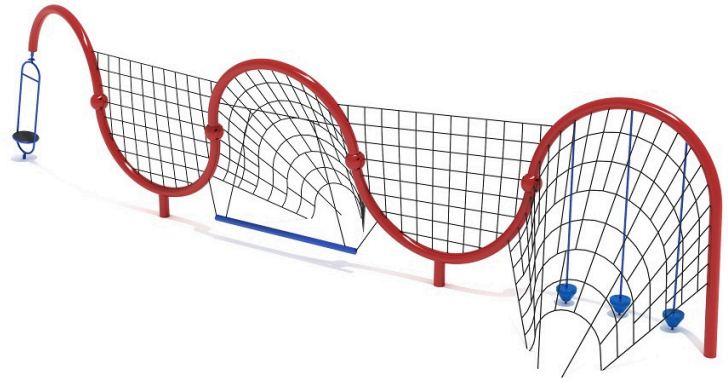

Wavelength Net Climber Course

Price \$90,384.00

Highlights:

- Features climbing nets made from circularly woven steel cables
- Can hold high number users at once
- Made from weather-resistant, durable materials
- Helps kids develop motor skills as well as social skills

Age Group: 5 to 12 years

Capacity: 46-52

Footprint: 46' 7" X 23' 4"

Use Zone: 58' 7" X 23' 4"

COMPLIES With:

ASTM F1487-17

CPSC PUB #325

The Wavelength Net Climber Course is a unique structure that enables various types of activities to be enjoyed. The first and most obvious of these is climbing. The Wavelength Net Climber Course features four different vertical climbing nets, each made of strong, nylon-covered steel ropes, which won't snap or fray under pressure. Additionally, each of the vertical climbing nets can be ascended by users, who will love climbing atop the structure with their friends and peers. Aside from climbing nets, the Wavelength Net Climber Course also features a spinner on one end and pebble climbers on the other. Lastly, the two halves of the Wavelength Net Climber Course are connected by a suspended balance beam, which functions as a low-risk tightrope. There's no shortage of things to do on the Wavelength Net Climber Course, and kids will love the variety of activities this structure facilitates.