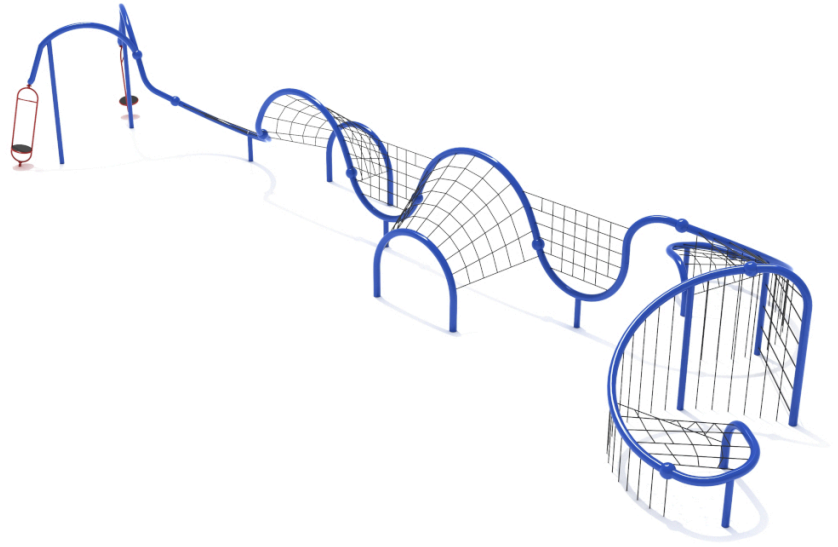

Celestial Channel Climbing Net Course

Price \$123,540.00

Highlights:

- Features several different rope climbers and a spinner
- Lined with interconnected steel bars for stability
- Improves strength, agility and overall fitness
- Can accommodate several children at once

Age Group: 5 to 12 years

Capacity: 50-55

Footprint: 24' 4" X 68' 11"

Use Zone: 36' 4" X 80' 11"

COMPLIES With:

ASTM F1487-17

CPSC PUB #325

Whether your playground users love climbing up single ropes or climbing nets, the Celestial Channel Climbing Net Course is a great fit for everyone. The netting consists of steel cables covered in nylon that are gentle on little hands but strong enough to hold more than 50 kids at once. The curved climbing nets can effectively serve as monkey bars, while the vertical climbing walls enable kids to the highest points of this structure. The Celestial Channel Climbing Net Course is lined from front to back by galvanized steel bars, which ensure the safety and security of all climbers. Additionally, the Celestial Channel Climbing Net Course has a spinner at its end, which offers a break from the climbing-related activities the course offers. This imaginative feature is full of challenging elements and serves as an excellent centerpiece for any play area for elementary-age children. Add the Celestial Channel Climbing Net Course to your playground to facilitate unique, memorable climbing experiences.