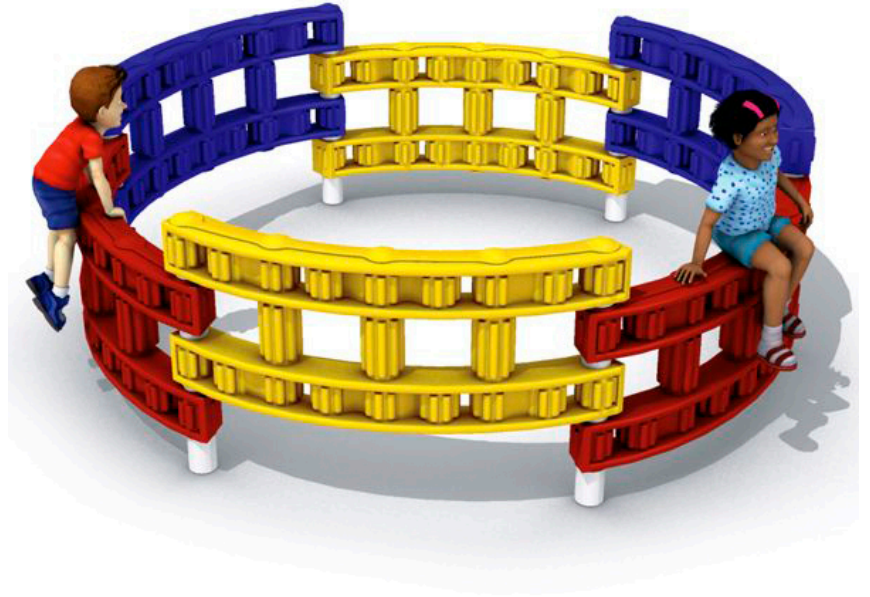

Chain Link Circle

MSRP \$8,129.00

SALE \$6,910.00

Age Group: 2 to 12 years

Footprint: 12' long x 12' wide x 3' 8-3/4" high

Use Zone: 24' x 24'

Create a circle of fun on your playground with the Chain Link Circle. This a colorful climbing event all ages can enjoy. This climber features heavy-duty molded commercial grade plastic panels for easy climbing on the playground. Just add surfacing and a new play area will be complete. Multiple post and panel colors are available. The maximum fall height on the equipment is four feet.