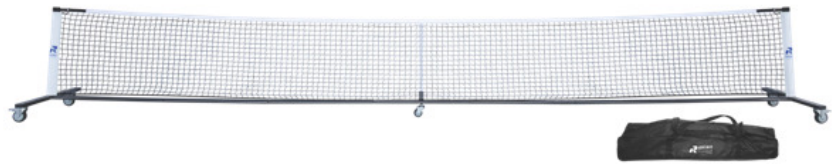

Adaptable Pickleball Net with Wheels

MSRP \$450.00

SALE \$407.00

Highlights:

- Sturdy 4" locking wheels
- Heavy-duty construction with easy portability
- Includes nylon zippered bag for easy storage
- Easy to set up and take down

Mobile, durable, and usable indoors or out, the Adaptable Pickleball Net with Wheels is the first step towards turning your indoor or outdoor space into pickleball paradise. With the net measuring 18 feet in length, this net is spacious and easy to set up. Pickleball is the fastest growing sport in America, and it's easy to see why; its low-intensity, easy-to-learn nature has caused pickleball to explode in popularity, particularly among older folks. Since it's quick and simple to set up and take down, the Adaptable Pickleball Net with Wheels is an intuitive option for pickleball novices and veterans alike. With the proper equipment, anyone from children to parents to grandparents can get in on the action and see for themselves why pickleball fever has gripped America.