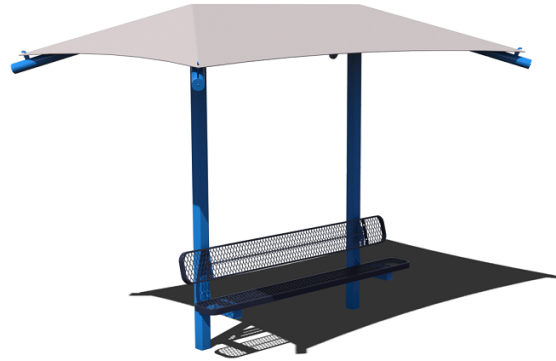

## Regal Bench with Shade

**MSRP \$7,035.00**

**SALE \$5,980.00**

### Highlights:

- Includes Elbow Glide
- Lengthy 8' Bench with Back and Spacious Shade
- Features Textured Polyethylene Seat and Backrest
- Made From Powder Coat Frame and Features In-ground Mount

---

Spending the day at a park or outdoor location is an excellent experience for all types of families, but being in the hot sun all day can be exhausting; find instant relief from the heat with Superior Amenities' Shaded Bench. Combining an 8-foot regal bench with a 12/5' x 8' shade, will provide ample relief for all who sit here. The Shaded Bench will provide a cool place of relaxation for kids, adults and other park goers, even on those hot summer days, ensuring your park has a modern, and new-age look. Made from a textured polyethylene, this Shaded Bench was created with top comfort, and relaxation in mind. The powder coat frame will enhance durability, require less maintenance, and resist damage, providing your park with a longer lasting product. For installation, this product requires in-ground mount only to guarantee the utmost safety for all park visitors. For installation with ease, Glide Elbow is also included with purchase.