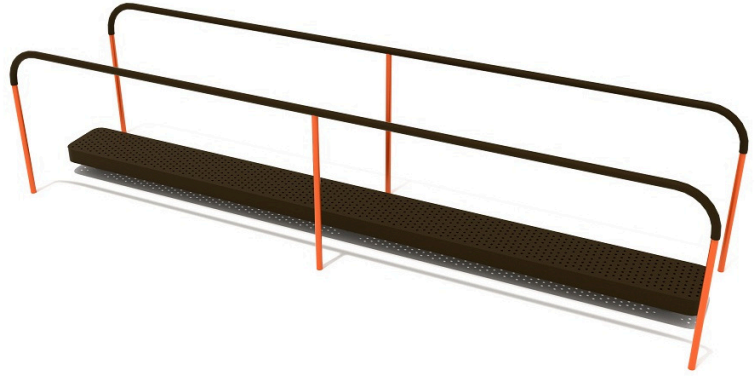

Assisted Balance Walk with Rails

MSRP \$2,268.00

SALE \$1,745.00

Highlights:

- Makes outdoor spaces more inclusive
- Great alone or as part of a circuit
- Allows disabled users to exercise
- Helps improve motor skills

Age Group: Adult

Footprint: 12' 10" x 3' 6"

COMPLIES With:

ASTM F1487-17

CPSC PUB #325

ADA Compliant

Balance equipment is a mainstay of playgrounds and outdoor spaces across the country, and for good reason. The Assisted Balance Walk with Rails emphasizes safety while providing a means by which movement-challenged adults can improve their balance and motor skills. With a relatively low deck height, the Assisted Balance Walk with Rails offers safety and security to users, keeping them from losing their balance and falling from a great height. Additionally, those with leg injuries can make great use of this equipment as a supplement to physical therapy, as the railings provide added stability to mobility-challenged users. The Assisted Balance Walk with Rails also makes a great addition to an outdoor fitness circuit, as its straight and narrow pathway can connect one area of the circuit to another. Adding the Assisted Balance Walk with Rails to your outdoor area won't just make it better, but also more inclusive.