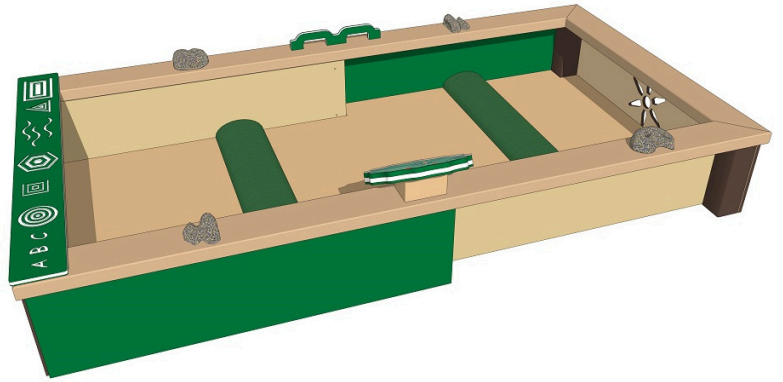

Infant Corral

MSRP \$2,529.00

SALE \$2,277.00

Highlights:

- Secure area for infants to play
- Features creative cut-outs within the Corral
- Faux rocks offer exploration of different textures
- Ball panel helps develop hand-eye coordination

Age Group: 6 to 23 months

COMPLIES With:

ASTM F1487-17

CPSC PUB #325

The perfect fit for children who are just gaining mobility, the Infant Corral provides ample space for infants to move around and interact with their environment. The Infant Corral has a variety of subtle yet impactful features designed specifically for kids ages 6-23 months. For instance, the cutouts on the inside of the Infant Corral allow small children to feel around and trace the shapes with their fingers, giving them a sensory play experience that will help grow their still-developing minds. Similarly, the small rock panels attached to each quadrant of the Infant Corral give kids a low-risk way of exploring different textures. The ball maze panel in the middle of the Infant Corral offers another interesting sensory experience, as little ones can rotate it and cause the small balls to go through the different inlets. There's no shortage of ways for infants to play within the Infant Corral.