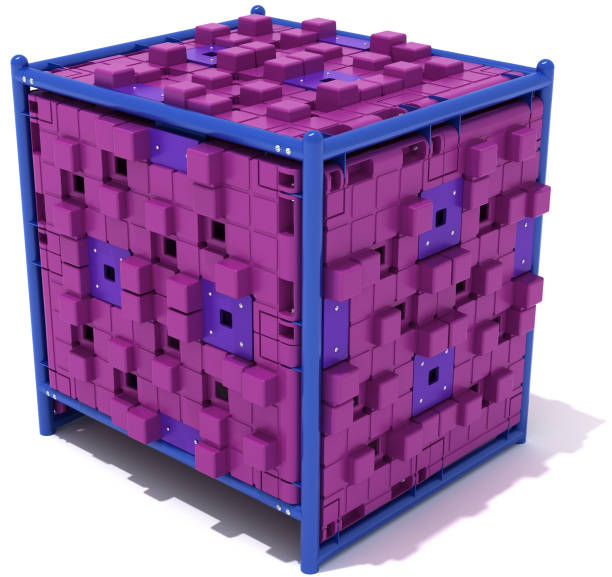

Pixel Cube Climber

MSRP \$17,568.00

SALE \$13,514.00

Highlights:

- Creative modular design
- Endless climbing fun
- Encourages socialization and physical activity
- Enclosed cube shape

Age Group: 5 to 12 years

Capacity: 10-15

Fall Height: 96"

Footprint: 6' 5" x 7' 4"

Use Zone: 19' 4" x 18' 6"

COMPLIES With:

ASTM F1487-17

CPSC PUB #325

The Pixel Cube Climber is the perfect playground equipment for kids who love to climb and explore. With a modular design, this cube encourages imagination, creativity, and collaboration as children work together to navigate the play system. Climb the walls, sit on top, and crawl inside of this cubicle structure and use it as an exclusive clubhouse! Made from durable and safe materials, the Pixel Cube Climber is perfect for outdoor playtime, allowing children to explore and use their imaginations while enjoying fresh air and sunshine. Whether used on its own or combined with other playground equipment, the Pixel Cube is an excellent way to promote physical activity, creativity, socialization, and cognitive development. This versatile playground equipment is great for schools, playgrounds, parks, and more. Give children the gift of creativity and play with the Pixel Cube Climber!