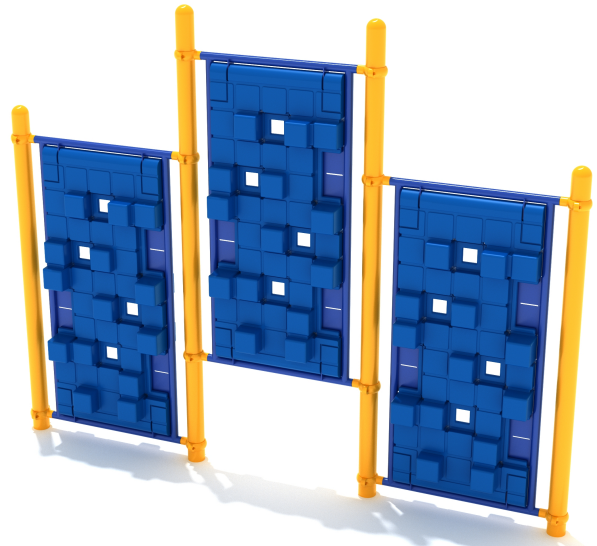

Pixel Tower Climber

MSRP \$6,186.00

SALE \$4,759.00

Highlights:

- Unique design sparks imagination
- Endless climbing fun
- Encourages physical activity and social play
- Three vertical climbing pieces

Age Group: 5 to 12 years

Capacity: 5-10

Fall Height: 96"

Footprint: 11' x 9' 2"

Use Zone: 12' 11" x 21' 2"

COMPLIES With:

ASTM F1487-17

CPSC PUB #325

The Pixel Tower Climber is a fun and exciting play structure designed for children ages 5-12. This towering play set is made up of multiple levels and features three vertical climbing walls. These climbing walls are staggered to provide a challenging climbing experience. The structure is built with high-quality materials and is designed to withstand years of active play. Children will love the bright, colorful design of the Pixel Tower Climber, which features a playful pixelated pattern on the sides and a vibrant blue and yellow color scheme. The structure is designed to provide hours of active play and encourages children to develop their physical abilities, including balance, strength, and coordination. In addition to its exciting play features, the Pixel Tower Climber is also designed with safety in mind. The structure is built to meet or exceed all safety standards and is designed to provide a safe and enjoyable play experience for children of all ages and abilities. Whether in a backyard or playground setting, the Pixel Tower Climber is sure to provide endless hours of fun and play for children.