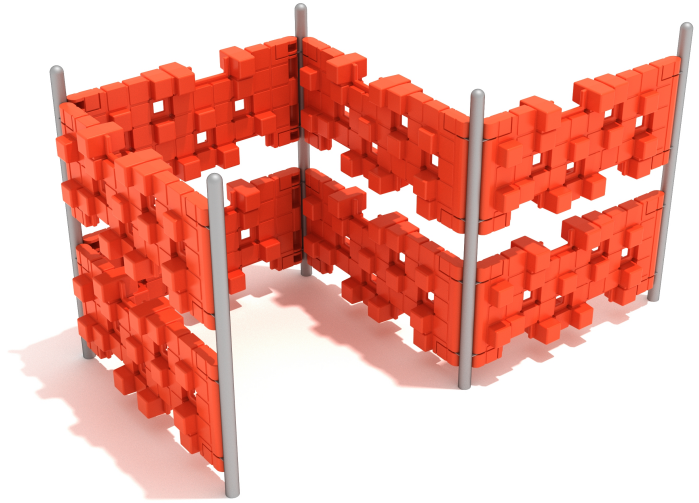

### Highlights:

- Encourages Active and Imaginative Play
- Colorful and Eye-catching
- Two rows of pixel climbers in a fence shape
- Fun climbing challenge for kids

**Age Group:** 5 to 12 years

**Capacity:** 5-12

**Fall Height:** 96"

**Footprint:** 6' 7" x 12' 6"

**Use Zone:** 19' 2" x 25' 2"

### COMPLIES With:

ASTM F1487-17

CPSC PUB #325

The Pixel Fence Climber by PlaygroundEquipment.com is an exciting and colorful addition to any play area. Made for children aged 5-12 years old, this play structure is designed to encourage active and imaginative play. The fence's vibrant color scheme, combined with its playful pixelated design, is sure to capture the attention of young children. Crafted with safety in mind, the Pixel Fence is built with high-quality materials and meets or exceeds all safety standards. The structure is durable, weather-resistant, and requires minimal maintenance, making it a great long-term investment for any play area. In addition to its engaging design, the Pixel Fence Climber is also designed to provide a range of play opportunities. Children can crawl through the fence's portals or climb over its walls, developing their physical abilities and coordination. This play structure is easy to install and customize, making it a great addition to any daycare center, school, or playground. With the Pixel Fence Climber, children can enjoy endless hours of fun and active play.