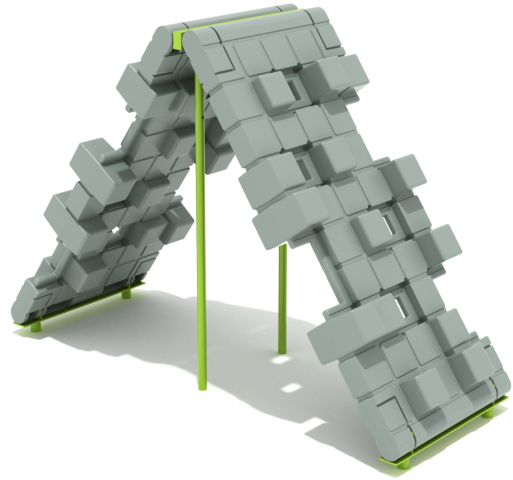

## Pixel Bridge Climber

**MSRP \$3,284.00**

**SALE \$2,527.00**

### Highlights:

- Enhances Cognitive and Physical Development
- Arch-shaped pixel climber
- Encourages socialization and active play
- Inspires use of imagination

**Age Group:** 5 to 12 years

**Capacity:** 5-12

**Fall Height:** 72"

**Footprint:** 3' 1" x 7' 7"

**Use Zone:** 15' 1" x 19' 7"

### COMPLIES With:

ASTM F1487-17

CPSC PUB #325

The Pixel Bridge Climber is a unique and exciting play structure designed for children of all ages. With its vibrant color scheme and playful pixelated design, the bridge is sure to capture the attention of young children. Built with safety in mind, the arch-shaped Pixel Bridge Climber is constructed with high-quality materials and meets or exceeds all safety standards. The bridge's sturdy and durable design ensures years of active play and exploration. The structure features a mountain of pixel pieces and encourages children to develop their physical and cognitive skills through imaginative play. Children can climb, balance, and explore the bridge, promoting social interaction and teamwork. The Pixel Bridge Climber is easy to install and maintain, making it a great addition to any school, park, or playground. With its unique design and engaging play features, the Pixel Bridge Climber is sure to provide endless hours of fun and play for children of all ages and abilities.