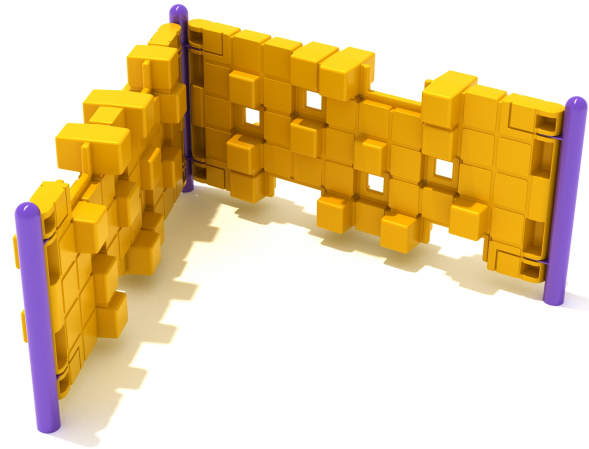

Pixel Fallen Bridge Climber

MSRP \$3,284.00

SALE \$2,527.00

Highlights:

- Engaging and challenging obstacle course
- Encourages physical activity and imaginative play
- Sturdy steel construction for safety
- Wedge-shaped pixelated climber

Age Group: 5 to 12 years

Capacity: 5-12

Fall Height: 96"

Footprint: 6' 7" x 18' 7"

Use Zone: 18' 11" x 18' 11"

COMPLIES With:

ASTM F1487-17

CPSC PUB #325

The Pixel Fallen Bridge Climber is a thrilling and engaging play structure that will provide hours of entertainment for children of all ages. This obstacle course is made from sturdy steel and features a UV-resistant powder coating to ensure its durability and longevity. The bridge is designed to test children's strength, coordination, and problem-solving skills around the horizontal wedge-shaped pixel climber. This structure will encourage physical activity and imaginative play while developing essential life skills. The Pixel Fallen Bridge Climber is a perfect play set for playgrounds, schools, and community centers; it is sure to be a favorite among all children! Its bright colors and unique design make it a standout addition to any play area. With its sturdy construction and engaging challenges, the Pixel Fallen Bridge Climber is the perfect choice for safe and fun outdoor play.