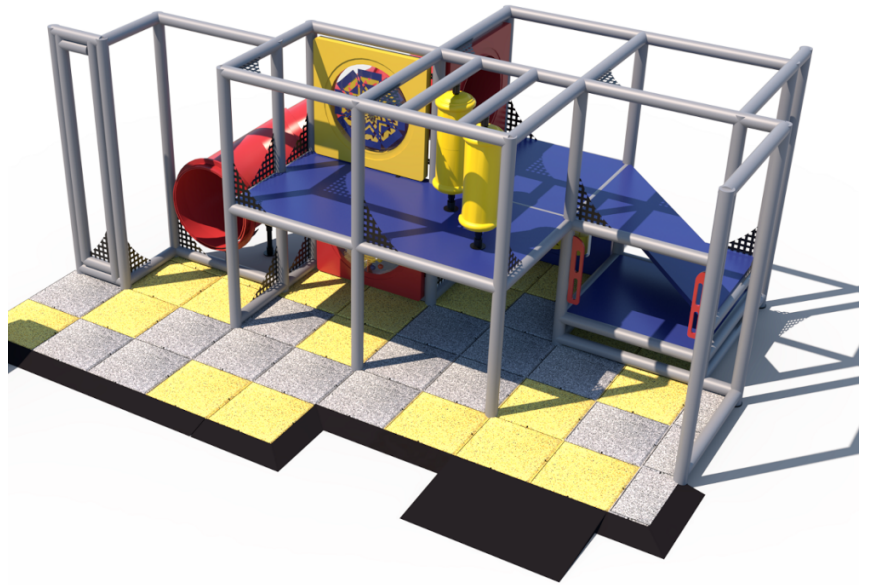

Spark of Fun Indoor Playground

MSRP \$35,890.00

SALE \$30,507.00

Highlights:

- Slide provides easy way back down
- Activity panels engage kids' minds
- Sneaker Keeper precludes tripping hazards
- Squeeze Play encourages creative physical play

Age Group: 2 to 12 years

Assembled Dimensions: 13' 11" L x 19' 1" W x 7' 10" H

Capacity: 16

COMPLIES With:

ASTM F1487-17

CPSC PUB #325

ADA Compliant

Spark of Fun has more than enough features for young, active minds and bodies. Meant specifically to be used indoors, Spark of Fun is designed to be compact, yet also replete with enough fun-filled play elements to keep kids busy for hours. The ground floor contains a Sneaker Keeper, a creative, honeycomb-shaped cubby shelf designed to keep kids' shoes safe and to avoid them becoming tripping hazards. Also present are the Ball Turn Activity Panel as well as the Tic-Tac-Toe Panel, which children can use in collaboration with their peers to amp up the fun. On the second floor, kids can find their way around the Squeeze Play, which will challenge them to contort their bodies in an effort to make it through to the other side. Once finished, kids can play with the Gyro Activity Panel or slide back down to the ground using the Enclosed Curved Tube Slide. There's a surfeit of excitement to be had with Spark of Fun. Please note: Surfacing tiles and ramps not included.