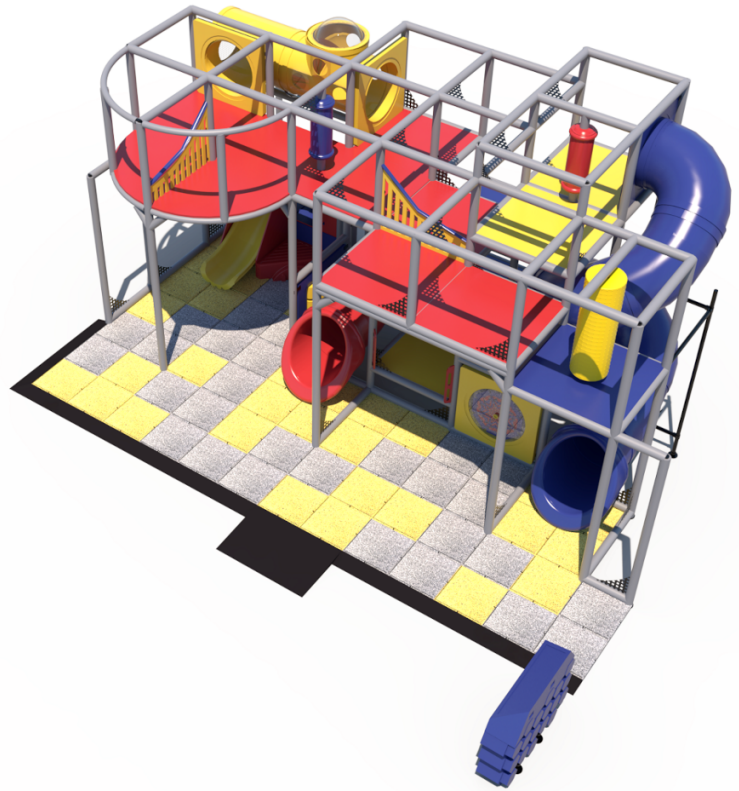

Sky Scraper Indoor Playground

MSRP \$95,985.00

SALE \$81,588.00

Highlights:

- Numerous activity panels add excitement
- Sneaker keeper promotes organization
- Three different slides add variety
- Two distinct levels of fun

Age Group: 2 to 12 years

Assembled Dimensions: 20' 8" L x 26' 8" W x 13' 10" H

Capacity: 30

COMPLIES With:

ASTM F1487-17

CPSC PUB #325

ADA Compliant

Replete with thrilling features designed to keep children engaged, Sky Scraper is an indoor playground that's great for daycares and schools alike. Starting on the ground floor, Sky Scraper boasts a number of activity panels, including a Tic-Tac-Toe Activity Panel as well as a Gyro Activity Panel, which are sure to stimulate young minds. Sky Scraper also includes an Enclosed Curved Tube Slide as well as an Enclosed Spiral Tube Slide, both of which allow kids to sail back down to the ground floor and begin the fun anew. Sky Scraper will be a godsend for kids ages 2-12, who crave a space to play that's compact yet chock full of fun-filled activities. One of the numerous benefits of Sky Scraper is that it's meant especially for the indoors, meaning that children can take advantage of it anytime, rain or shine. Please note: Surfacing tiles and ramps not included.