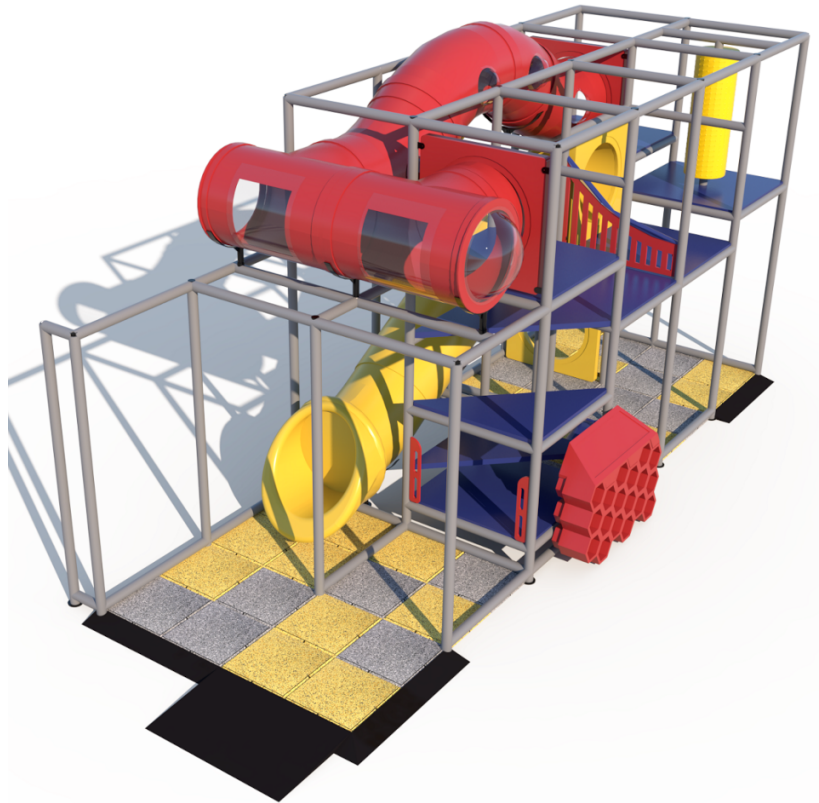

Rocket Blast Indoor Playground

MSRP \$62,392.00

SALE \$53,034.00

Highlights:

- Sneaker Keeper encourages organization
- Deck Climb is easily accessible
- Tunnels feature windows to the outside world
- Multiple safety features to keep kids injury-free

Age Group: 2 to 12 years

Assembled Dimensions: 9' 7" L x 24' 8" W x 13' 1" H

Capacity: 25

COMPLIES With:

ASTM F1487-17

CPSC PUB #325

ADA Compliant

For kids who want to have a blast while at play, Rocket Blast Indoor Playground has just the combination of play elements to satisfy their desire for activity. When one thinks of activities often found at daycares or schools, amenities like activity panels, slides, and towering play structures come to mind. However, Rocket Blast brings all these entertaining items and more under the roof of one's school, daycare, or other building in which little ones enjoy playing. Starting on the ground level, the Sneaker Keeper is a simple yet useful cubby hole shelf that allows children to store their belongings and avoid potential tripping hazards. Once kids ascend the 6-Level Deck Climb, they're able to traverse the T-Tube Crawl Tunnel as well as the Wave Crawl Tunnel, both of which make great hangout spots for kids to commiserate with their friends. The main attraction of Rocket Blast is the Enclosed Hook Tube Slide, which brings children down to the ground to begin the fun anew. Please note: Surfacing tiles and ramps not included.