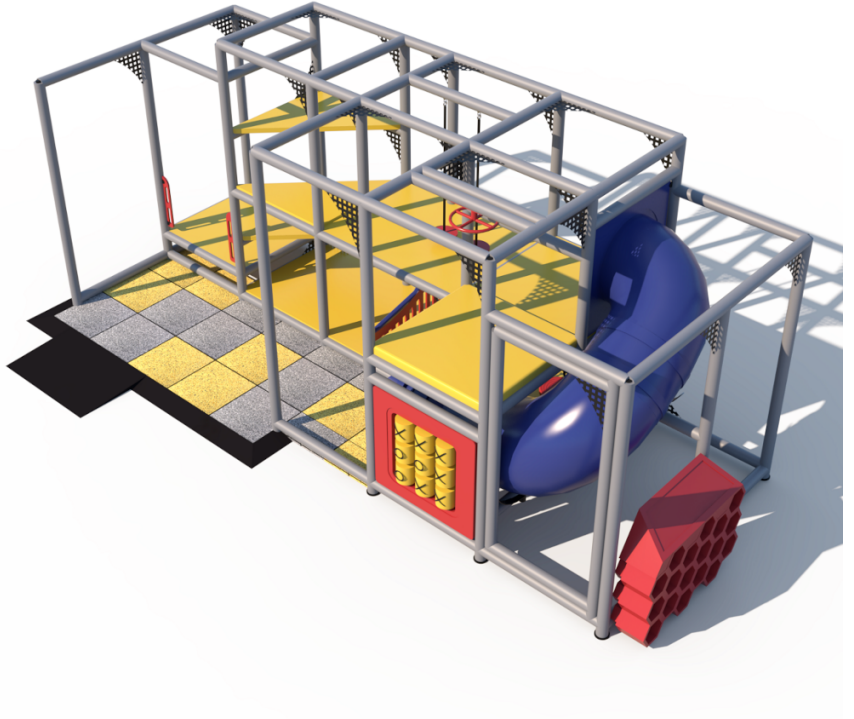

Hangtime Heights Indoor Playground

MSRP \$53,374.00

SALE \$45,368.00

Highlights:

- Sneaker Keeper helps avoid messes
- Slide allows for easy return to the ground
- Requires only 10 feet of overhead clearance
- Packs several amenities into relatively small space

Age Group: 2 to 12 years

Assembled Dimensions: 11' 7" L x 22' W x 9' 8" H

Capacity: 18

COMPLIES With:

ASTM F1487-17

CPSC PUB #325

ADA Compliant

True to its name, Hangtime Heights is a towering indoor play structure that will have kids playing for hours at a time. Indoor playgrounds are a relatively new innovation in the world of commercial playground equipment, yet they're gaining popularity for a number of reasons. Perhaps the biggest of these is that, although situated indoors, they facilitate the same thrilling playground experiences as an outdoor play structure. Starting at the ground level, kids can store their shoes and other belongings in the Sneaker Keeper, perfect for avoiding potential tripping hazards and keeping things neat and tidy. Additionally, the Tic-Tac-Toe Activity Panel allows for some friendly competition, challenging children to play with their peers. Moving on up Hangtime Heights, kids will find the 6' Enclosed Curved Tube Slide, which will return them safely back to the ground. Hangtime Heights will turn any indoor space into a bonafide playground that will go toe-to-toe with any of its outdoor counterparts. Please note: Surfacing tiles and ramps not included.