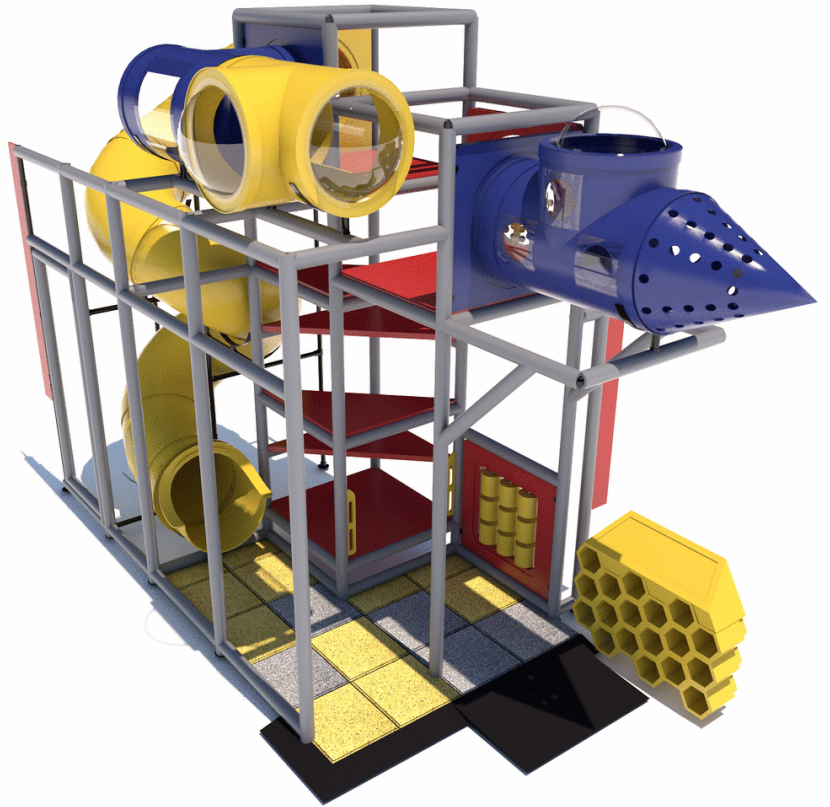

Spiral Heights Indoor Playground

MSRP \$51,422.00

SALE \$43,709.00

Highlights:

- Thrilling 11'-8" Spiral Slide
- 7-Level Deck Climber
- Imaginative Submarine Feature
- Convenient Sneaker Keeper

Age Group: 2 to 12 years

Assembled Dimensions: 21' 9" L x 9' 7" W x 14' 11" H

Capacity: 18

COMPLIES With:

ASTM F1487-17

CPSC PUB #325

ADA Compliant

Step into the thrilling Spiral Heights Indoor Playground and experience a world of adventure! Children will love the Ball Turn Activity and Tic-Tac-Toe Activity Panel, while the Submarine adds an element of imagination to their play. For those seeking more of an adrenaline rush, the 11'-8" Enclosed Spiral Tube Slide will surely provide a thrilling experience. The 8' T-Tube Crawl Tunnel is the perfect space for exploration, while young climbers can tackle the 7-Level Deck Climber to build confidence and strength. Families will find the Sneaker Keeper a helpful feature, as it offers a convenient solution to keep shoes tidy and in a central location. Whether you're hosting a birthday party or just enjoying a family day out, our Spiral Heights Indoor Playground provides a safe and exciting environment for children to play and explore. Children and adults will love visiting Spiral Heights Indoor Playground for a day of adventure and making memories that will last a lifetime! Please note: Surfacing tiles and ramps are not included.