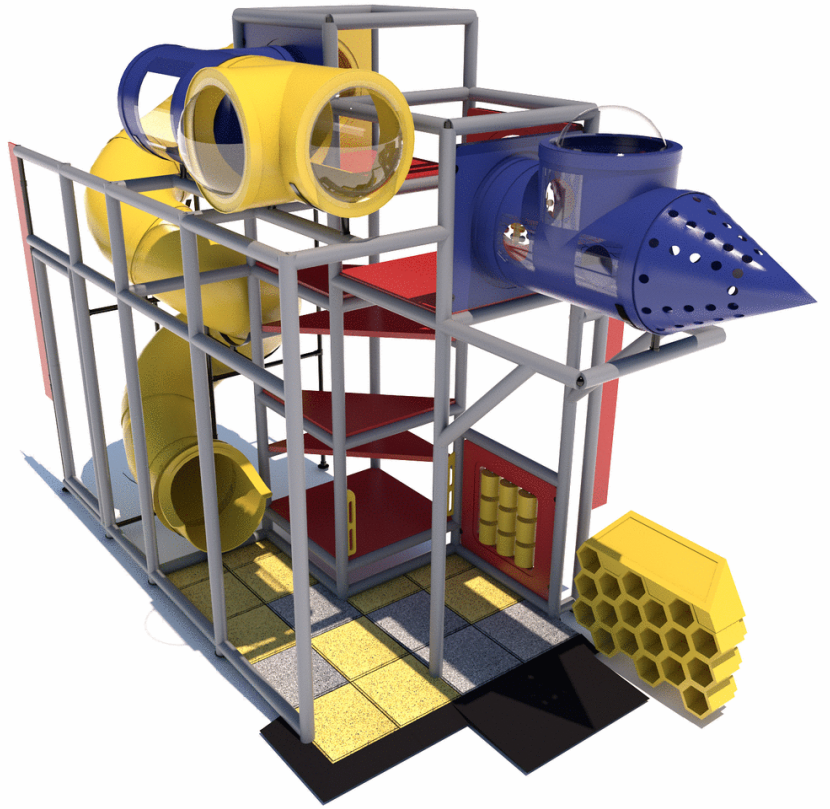

## Spiral Heights Indoor Playground

**MSRP \$51,422.00**

**SALE \$43,709.00**

### Highlights:

- Thrilling 11'-8" Spiral Slide
- 7-Level Deck Climber
- Imaginative Submarine Feature
- Convenient Sneaker Keeper

**Age Group:** 2 to 12 years

**Assembled Dimensions:** 21' 9" L x 9' 7" W x 14' 11" H

**Capacity:** 18

### ADA Compliant

Step into the thrilling Spiral Heights Indoor Playground and experience a world of adventure! Children will love the Ball Turn Activity and Tic-Tac-Toe Activity Panel, while the Submarine adds an element of imagination to their play. For those seeking more of an adrenaline rush, the 11'-8" Enclosed Spiral Tube Slide will surely provide a thrilling experience. The 8' T-Tube Crawl Tunnel is the perfect space for exploration, while young climbers can tackle the 7-Level Deck Climber to build confidence and strength. Families will find the Sneaker Keeper a helpful feature, as it offers a convenient solution to keep shoes tidy and in a central location. Whether you're hosting a birthday party or just enjoying a family day out, our Spiral Heights Indoor Playground provides a safe and exciting environment for children to play and explore. Children and adults will love visiting Spiral Heights Indoor Playground for a day of adventure and making memories that will last a lifetime! Please note: Surfacing tiles and ramps are not included.