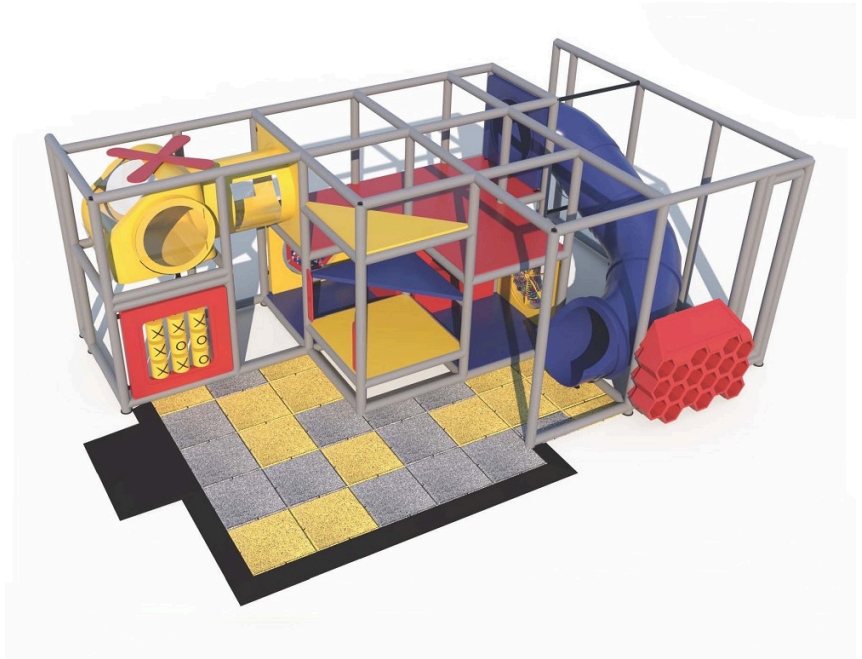

### Highlights:

- Inspires creative play
- Activity panels engage young minds
- Slide helps kids down to the ground
- Flooring can be added for extra safety

**Age Group:** 2 to 12 years

**Assembled Dimensions:** 15' L x 24' W x 8' 1" H

**Capacity:** 20

### ADA Compliant

As the name suggests, Palace of Play contains a multitude of different play elements that kids are sure to enjoy. Indoor playgrounds are a wise investment in many different settings, including schools, daycare centers, and other indoor areas where children frequent. On the ground floor, the Sneaker Keeper helps kids organize their sneakers and other belongings in a way that doesn't turn them into tripping hazards for their peers at play. The Tic-Tac-Toe Panel encourages collaborative, friendly competition among children, and the dual-sided nature of it makes it an intuitive choice for kids in or out of the Palace of Play. Moving on up, kids will find a Gyro Activity Panel as well as a Ball Turn Panel, both of which will further stimulate the minds of inquisitive young ones. Lastly, the Turbo Helicopter allows children to imagine they're the pilots of a roving helicopter, far above the clouds. Please note: Surfacing tiles and ramps not included.