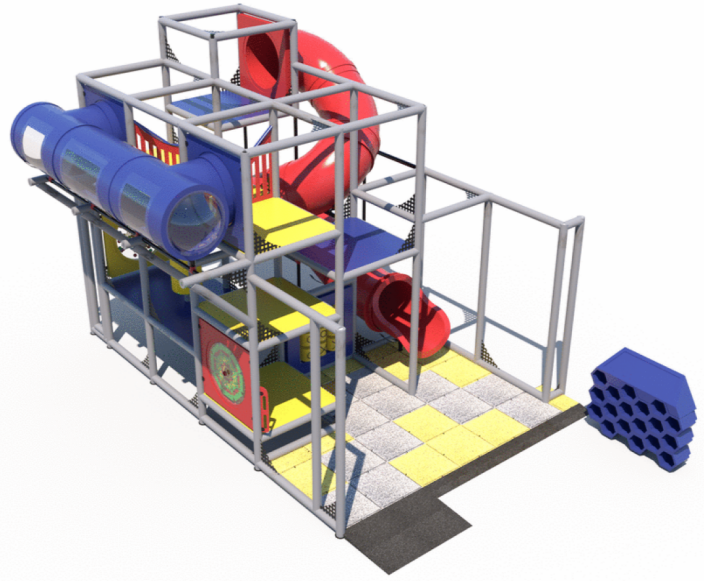

Tube Trek Indoor Playground

MSRP \$64,047.00

SALE \$54,440.00

Highlights:

- Exciting tunnels and tubes to explore
- Fun activities for kids
- Convenient sneaker storage
- Safe and sturdy equipment

Age Group: 2 to 12 years

Assembled Dimensions: 21' 5" L x 16' 5" W x 14' 8" H

Capacity: 18

COMPLIES With:

ASTM F1487-17

CPSC PUB #325

ADA Compliant

Get ready for an action-packed day of play at Tube Trek Indoor Playground, complete with exciting features for kids of all ages. With the Ball Turn Activity, Gyro Activity Panel, and Tic-Tac-Toe Activity Panel, children can exercise their creativity while having fun. The Wave Run feature provides an interactive and dynamic play experience, while the 12' T-Tube Crawl Tunnel and Squeeze Play are perfect for those looking for a challenge. Young climbers can test their skills with the 6-Level Deck Climb, providing a fun and engaging way to build confidence and strength. And for those seeking an adrenaline rush, the 11' Enclosed Spiral Tube Slide will surely deliver. Parents will appreciate the Sneaker Keeper, providing a convenient way to keep shoes organized and in one place. Join us for a day of fun and adventure at Tube Trek Indoor Playground! Please note: Surfacing tiles and ramps are not included.