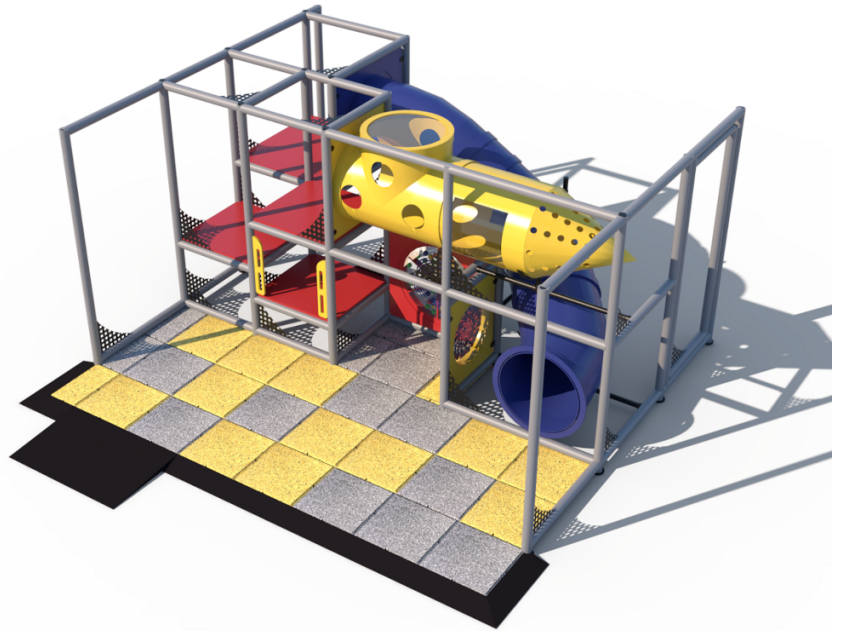

Aquatic Adventure Indoor Playground

MSRP \$37,444.00

SALE \$31,828.00

Highlights:

- Submarine Crawl adds thematic creativity
- Activity panels aid hand-eye coordination
- Great for small children
- Addition of plastic tiles bolster safety

Age Group: 2 to 12 years

Assembled Dimensions: 16' 6" L x 15' W x 8' H

Capacity: 14

COMPLIES With:

ASTM F1487-17

CPSC PUB #325

ADA Compliant

Aquatic Adventure is an indoor playground that will delight the children who use it. Featuring several exciting features, Aquatic Adventure makes kids feel like they're on the underwater trek of a lifetime. Indoor playgrounds are a great way to get kids active, especially in scenarios where going outdoors and playing outside isn't possible, such as rainy days. They allow adults to maintain closer supervision of their children, and are a great way to liven up their days. Starting on the ground floor, kids can stimulate their minds using the Gyro Activity Panel and the Ball Turn Activity Panel. The star attraction of Aquatic Adventure is the Submarine Crawl, which features a window and several portholes through which children can gaze out at their peers below. When ready, kids can slide back down to the ground using the Enclosed Curved Tube Slide. Please note: Surfacing tiles and ramps not included.