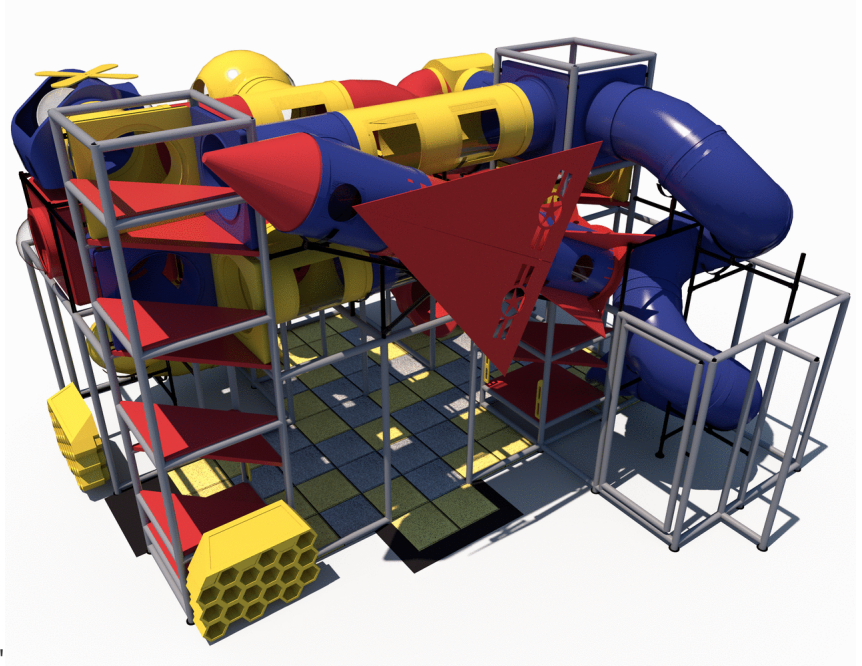

Tunnel Tangle Indoor Playground

MSRP \$148,086.00

SALE \$125,874.00

Highlights:

- Endless tunnel maze for hours of fun
- Exciting 9'-13' enclosed spiral slides
- Multiple sneaker keepers for easy storage
- Thrilling 8-level deck climb

Age Group: 2 to 12 years

Assembled Dimensions: 26' 11" L x 25' 8" W x 16' 4" H

Capacity: 60

COMPLIES With:

ASTM F1487-17

CPSC PUB #325

ADA Compliant

Welcome to Tunnel Tangle Indoor Playground! This playground is a tunnel lover's paradise, featuring an array of tunnels, mazes, and slides. The playground has a Turbo Helicopter, Sphere Junction, Junction Cube, and Turbo Junctions, providing endless possibilities for exploration and play. Kids can crawl, climb, and slide their way through 15', 12', 11', and 20' wave incline crawl tunnels, 4' and 12' crawl tunnels, and an 11' curved crawl tunnel. The playground also boasts a 12' x 10' crawl maze that will keep kids engaged and challenged. Parents will appreciate the two Sneaker Keepers, which keep shoes organized and in one place. Kids will have a blast racing down three enclosed spiral tube slides, measuring 9'-1", 11', and 13' in height. With eight levels of deck climbs the Tunnel Tangle Indoor Playground offers a thrilling adventure for kids of all ages! Please note: Surfacing tiles and ramps are not included.