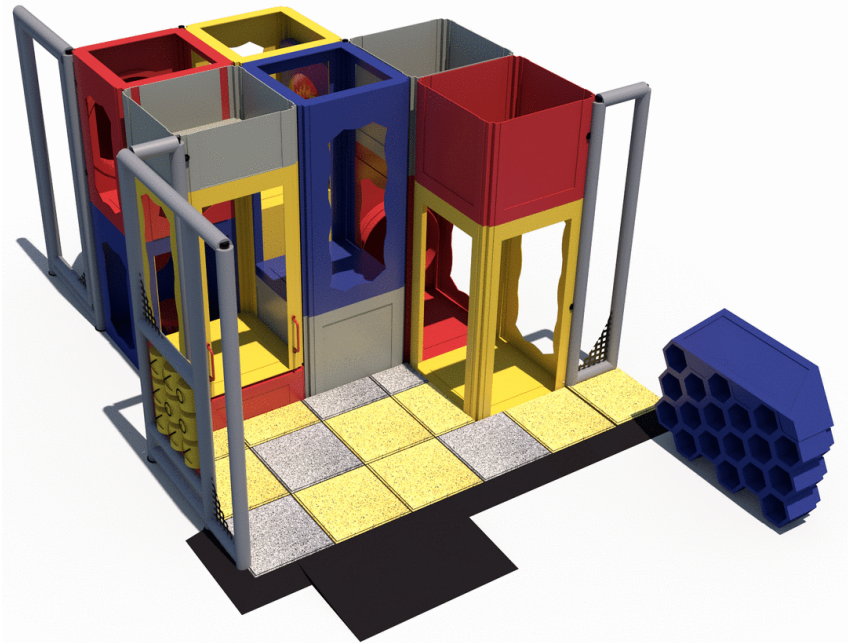

**Age Group:** 2 to 12 years

**Assembled Dimensions:** 17' 3" L x 11' 6" W x 8' H

**Capacity:** 12

### ADA Compliant

Looking for a fun-filled adventure for children? Look no further than Cube Quest Indoor Playground! Cube Quest Indoor Playground is an adventure-filled wonderland designed to spark children's imaginations. With a variety of activities designed to promote creativity and imagination, kids will never want to leave. They can enjoy the Gyro and Tic-Tac-Toe activity panels, as well as the enclosed curved tube slide for added excitement. The Twist-N-Turn seat with a steering wheel is perfect for young adventurers to imagine they are navigating through a fun-filled obstacle course. With the 3-level KidsCube Climb, they can explore new heights and develop their motor skills. The Sneaker Keeper helps keep everything tidy, so you can focus on the fun. With endless opportunities for adventure, kids will enjoy climbing through every inch of Cube Quest Indoor Playground. Explore Cube Quest Indoor Playground and create memories that will last a lifetime. Please note: Surfacing tiles and ramps are not included.