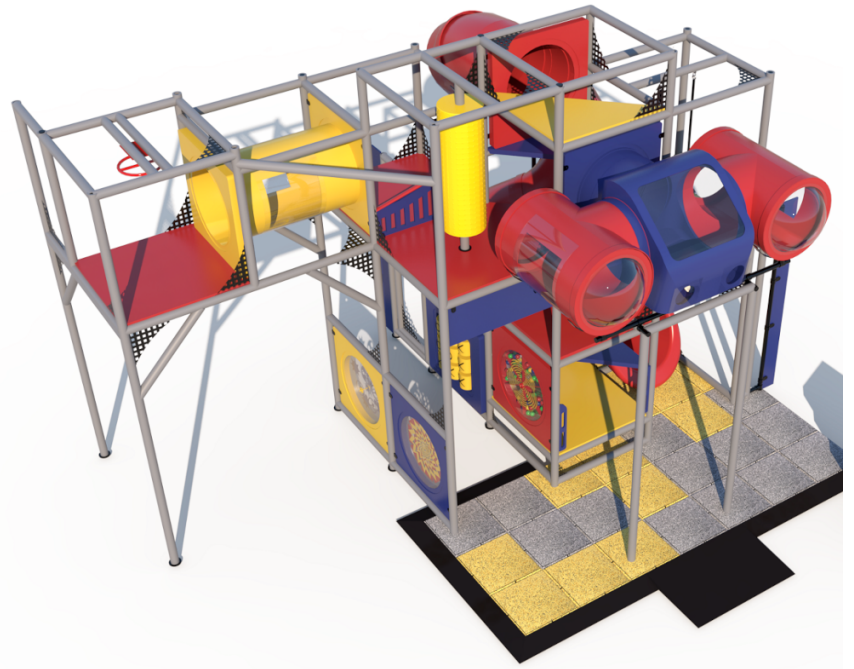

## Galactic Gallivanter Indoor Playground

**MSRP \$75,087.00**

**SALE \$63,824.00**

### Highlights:

- Features creative space-themed elements
- Activity panels stimulate young minds
- Tunnels and slide offer natural hangout spots
- Sneaker keeper helps playground stay organized

**Age Group:** 2 to 12 years

**Assembled Dimensions:** 18' 7" L x 21' 7" W x 14' 11" H

**Capacity:** 30

### ADA Compliant

For children who wish to take a journey into new galaxies of indoor playground fun, Galactic Gallivanter has just what they need. Boasting a bevy of thrilling features, Galactic Gallivanter is an action-packed, all-in-one indoor playground. On the ground floor, kids can start by slipping their shoes and other belongings into the Sneaker Keeper, which helps to keep things neat and tidy and avoid tripping hazards. Four different activity panels adorn the lower level of Galactic Gallivanter, including the Ball Turn Activity Panel, the Gears Activity Panel, the Gyro Activity Panel, and the Tic-Tac-Toe Activity Panel, all of which help kids hone their hand-eye coordination and bolster their brain power. Moving on up the Deck Climb, kids will find a Space Cruiser, in which they can envision themselves as an astronaut, as well as an Enclosed Tube Spiral Slide, which they can use to cruise back to Earth safe and sound. Please note: Surfacing tiles and ramps not included.