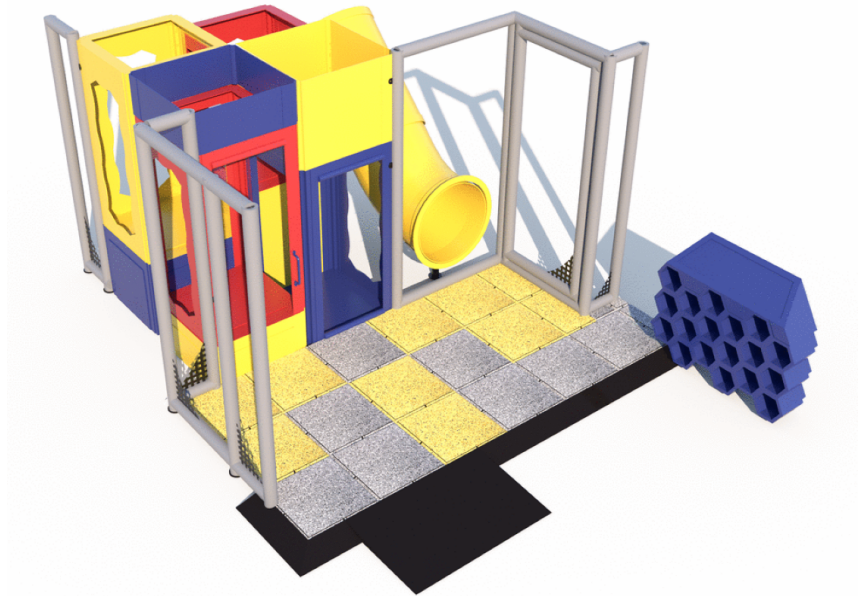

Playful Path Indoor Playground

MSRP ~~\$26,037.00~~

SALE \$22,132.00

Highlights:

- 3-level KidCube climb for exploration
- Enclosed tube slide for maximum fun
- Encourages physical activity and socialization
- Ball turn panel for interactive play

Age Group: 2 to 12 years

Assembled Dimensions: 16' 1" L x 12' 8" W x 8' 1" H

Capacity: 8

COMPLIES With:

ASTM F1487-17

CPSC PUB #325

ADA Compliant

Transform any indoor space into a fun-filled adventure with Playful Path Commercial Indoor Playground. This playground features a ball turn activity panel, a 3'-6" enclosed tube slide, and a 3-level KidCube climb, providing kids with a safe and secure environment to explore and play. With its bright colors and sturdy construction, Playful Path is the perfect addition to any family entertainment center, daycare, or restaurant. Our experienced team will work with you to customize the playground to meet your specific needs and design preferences. You can choose from a variety of themes and add-on features, such as a soft play area, interactive games, and sensory activities, to create a unique and engaging play space that will delight children of all ages. With Playful Path, you can provide kids with a fun and engaging play experience while also promoting physical activity and socialization. Please note: Surfacing tiles and ramps are not included.