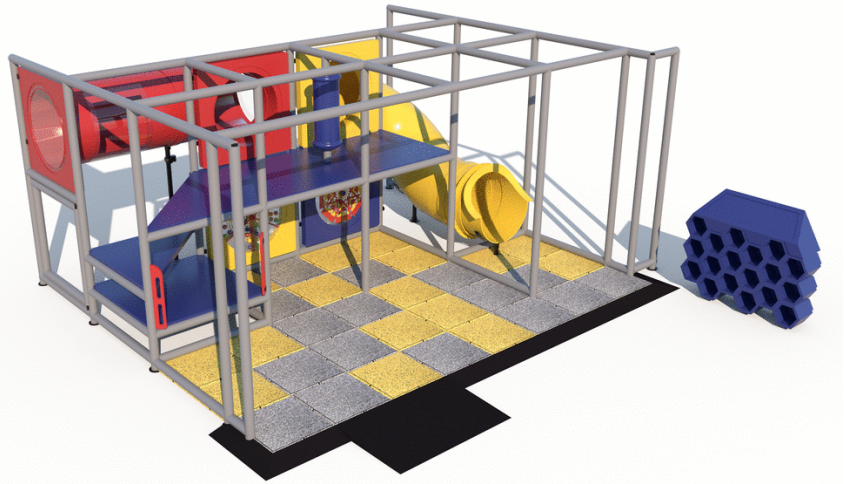

## Elevated Explorer Indoor Playground

**MSRP \$42,204.00**

**SALE \$35,874.00**

### Highlights:

- Multi-level fun: 3 decks + tube slide
- Curved slide for a thrilling ride
- Safe & sturdy: Squeeze Play & crawl tunnel
- Exciting activities: gyro & ball panels

**Age Group:** 2 to 12 years

**Assembled Dimensions:** 16' 9" L x 16' W x 8' H

**Capacity:** 13

### ADA Compliant

Elevate children's play experience with Elevated Explorer Indoor Playground. This thrilling playground features a gyro and ball turn activity panel, a 7' T-tube crawl tunnel, a 4'-8" enclosed curved tube slide, squeeze play, and a 3-level deck climb. With its sturdy construction and vibrant colors, this playground is perfect for family entertainment centers, restaurants, and daycare facilities. The Elevated Explorer provides a safe and secure environment for children to explore and play while promoting physical activity and socialization. Whether you're looking to enhance your business or create a fun play space in your home, Elevated Explorer Indoor Playground is a perfect choice. Invest in children's playtime and watch them soar to new heights of fun and excitement! Please note: Surfacing tiles and ramps are not included.