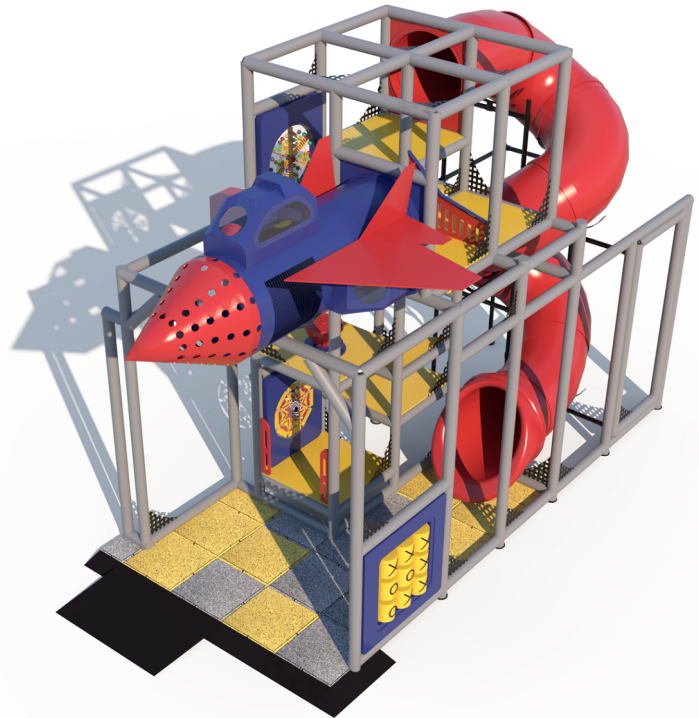

### Highlights:

- Sneaker Keeper helps with organization
- Slide allows kids to quickly descend back to the ground
- Panels stimulate the mind
- Addition of PiP or rubber tiles can bolster safety

**Age Group:** 2 to 12 years

**Assembled Dimensions:** 8' 2" L x 20' 9" W x 14' 5" H

**Capacity:** 20

### COMPLIES With:

ASTM F1487-17

CPSC PUB #325

### ADA Compliant

Complete with everything children need for a fun day indoors, Kinder Cascade Indoor Playground bears all the hallmarks of a classic play structure, but with an indoorsy twist. Indoor playgrounds can be a godsend for teachers and adult caregivers who wish to bring their kids to the playground where they can exercise their minds and bodies. Kinder Cascade brings all the fun and amenities of a typical outdoor play structure indoors, where it will remain unaffected by the outdoor elements and other factors. On the ground level, kids can amuse themselves with the Tic-Tac-Toe Activity Panel as well as the Gyro Activity Panel, perfect for young kids who are still developing their hand-eye coordination. By ascending the 8-Level Deck Climb, children can also access the rocket ship that juts outside from the side of the structure, as well as the Enclosed Tube Spiral Slide, both of which make for exciting times. There's no shortage of ways to get active with Kinder Cascade. Please note: Surfacing tiles and ramps not included.