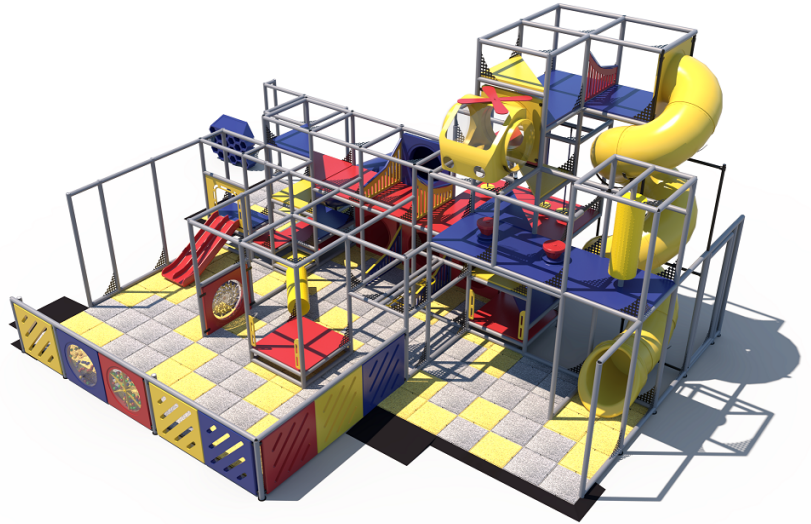

Convivial Carnival Indoor Playground

MSRP \$142,434.00

SALE \$121,069.00

Highlights:

- Great combination of lower- and upper-level activities
- Panels offer ground-level fun
- Three different slide offer variety
- Can accommodate an entire class of children

Age Group: 2 to 12 years

Assembled Dimensions: 25' 3" L x 36' W x 18' H

Capacity: 45

COMPLIES With:

ASTM F1487-17

CPSC PUB #325

ADA Compliant

Children can step right up to the most exciting indoor play experience they've ever had: Convivial Carnival. A massive indoor playground, Convivial Carnival combines a host of exciting amenities that kids will adore. At the floor level, young ones can twist and turn the Gyro Activity Panel, the Ball Turn Activity Panel, and the Pinball Activity Panel, each of which provides a unique, mentally-stimulating experience for kids. Also present is the Tot Triple Rail Slide, on which two kids at once can slide back down to the ground. Ascending either of the multi-level Deck Climbs, children can also discover the Enclosed Spiral Tube Slide, as well as the Hook Tube Slide, both of which will provide endless thrills for young indoor adventurers. Convivial Carnival boasts a wide array of play elements that kids will relish playing with time and time again. Please note: Surfacing tiles and ramps not included.