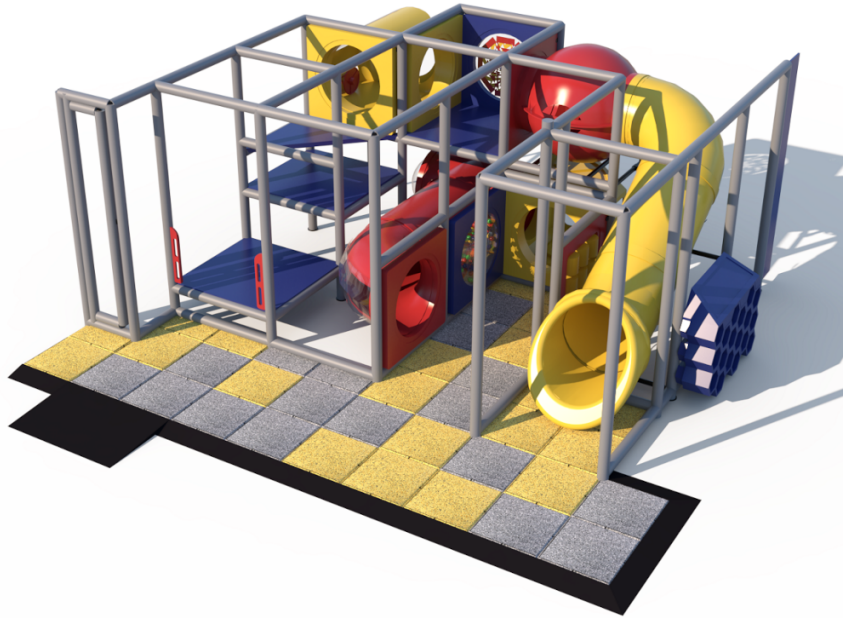

## Persnickety Playhouse Indoor Playground

**MSRP \$54,817.00**

**SALE \$46,595.00**

### Highlights:

- Sneaker Keeper promotes tidiness
- Junctions feature see-through windows
- Crawl Tunnels and Deck Climb promote dexterity
- Deck climb is easy to ascend

**Age Group:** 2 to 12 years

**Assembled Dimensions:** 19' 9" L x 20' 10" W x 8' 5" H

**Capacity:** 18

### ADA Compliant

Persnickety Playhouse has just the necessary play elements to entertain children at schools at daycares for hours on end. On days when the weather simply isn't cooperating with outdoor recess plans, indoor playgrounds can save the day. Using a relatively small amount of space, indoor playgrounds can transform any modestly-sized indoor area into a bonafide playground, on which children can laugh and play with their friends to their hearts' content. Persnickety Playhouse is one such playground, and it's full of things for kids to get excited about. For instance, the Ball Turn Activity Panel, the Gyro Activity Panel, and the Tic-Tac-Toe Activity Panel each offer their own unique challenges to young minds, who are always looking to engage and play with and play mentally-stimulating games. The 3-Level Deck Climb can be ascended up to the Corner and Sphere Junctions, which lead to the main attraction: the Enclosed Hook Tube Slide. There's no shortage of ways to get active indoors with Persnickety Playhouse. Please note: Surfacing tiles and ramps not included.