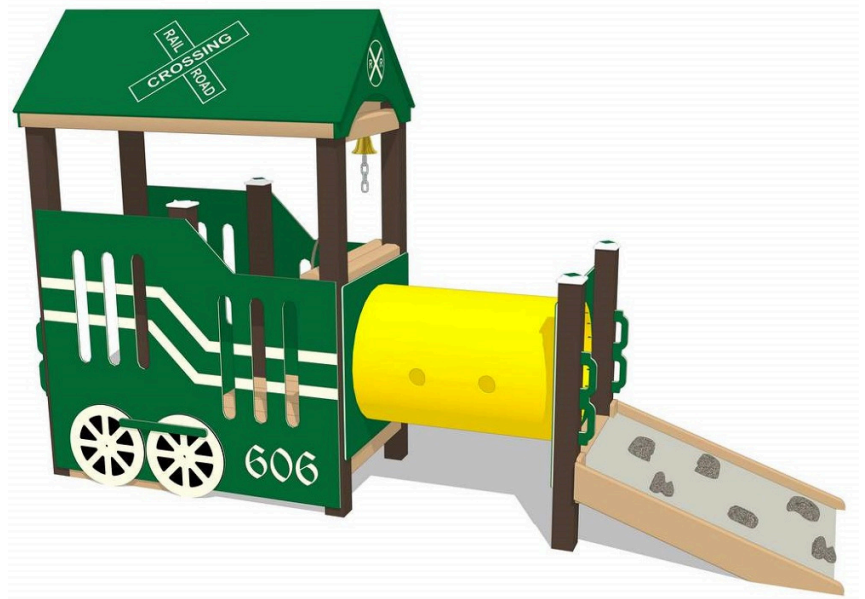

## Choo Choo Infant Play Center

**MSRP \$8,993.00**

**SALE \$8,094.00**

### Highlights:

- Railroad-themed playset
- Train car with steering wheel and brass bell
- Three-foot peek-a-boo tunnel
- Tot scrambler climber

**Age Group:** 6 to 23 months

**Assembled Dimensions:** 139" x 33" x 85"

**Capacity:** 5-10

**Use Zone:** 9'x18'

All aboard the Choo Choo Infant Play Center! Infants and toddlers love choo trains: the speed, the bells and whistles, and the science behind them keep little ones thinking. Children can step aboard the Choo Choo play space and pretend to be the conductor zooming down the train tracks. There's even a real brass bell that they can ring for more fun! There's room for up to ten passengers aboard this train-themed playset. Kids can also crawl their way through the attached three-foot peek-a-boo tunnel. Introduce these little engineers to climbing on the tot scrambler with handles. The main unit is constructed with two side panels and a train islander roof. These panels are designed with railroad-themed graphics as decoration. Toddlers will be excited to see the Choo Choo Infant Play Center at any daycare, school, or park!