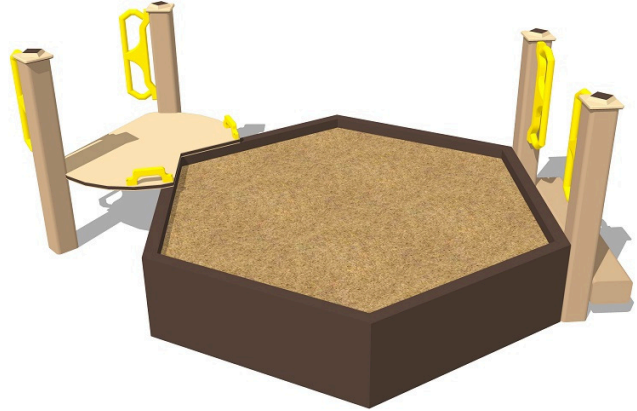

ADA Sandbox

MSRP \$2,366.00

SALE \$2,130.00

Highlights:

- Holds up to 15 cubic feet of sand
- Includes wheelchair accessible platform
- Great for preschoolers and toddlers
- Steel bars help kids step up onto the sandbox

Age Group: 2 to 5 years

Assembled Dimensions: 84" × 54"

ADA Compliant

Ideal for playgrounds frequented by preschoolers and small children, the ADA Sandbox is designed so all kids can enjoy a fun time playing in the sand. What makes the ADA Sandbox different from a conventional sandbox is the ADA platform attached to it, which enables wheelchair-bound children to transfer themselves from their wheelchair to the sandbox. The ADA Sandbox is deep, with a capacity of 15 cubic feet of sand, so more than one child can get in on the fun and build sandcastles. Kids will have the time of their lives envisioning themselves on the beach, and the ADA Sandbox makes for a great summertime activity. There's no shortage of sensory play to be had in the ADA Sandbox, and it works especially well with other playground equipment such as swings and slides.