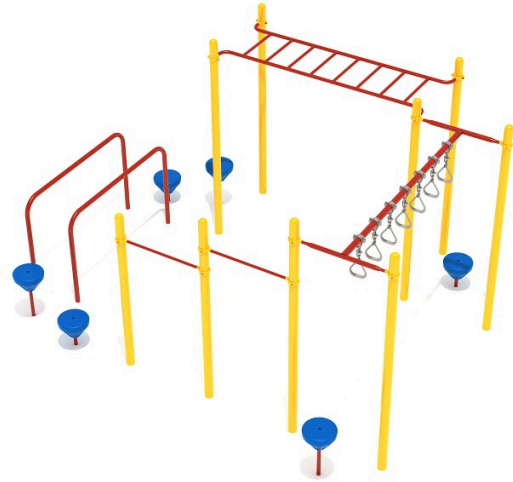

Spartanburg - Surplus

MSRP \$6,676.00

SALE \$3,788.00

Highlights:

- Great for fitness-inclined children
- Pebble Climbers help connect activities
- Overhead play elements allow
- Allows for wide range of exercises

Age Group: 5 to 12 years

Fall Height: 84"

COMPLIES With:

ASTM F1487-17

CPSC PUB #325

ADA Compliant

Great for kids who are always on the move, Spartanburg provides numerous activities for children to engage in. This collection of play amenities is designed to stimulate kids' physical and mental energy using a wide array of play experiences. The round Pebble Climbers help connect the various aspects of Spartanburg, and can also serve as a resting place for kids to sit and observe their surroundings. The Overhead Straight Rung Horizontal Ladder and the Overhead Straight Swinging Ring Ladder both function similarly to monkey bars, allowing kids to climb horizontally from one end of the structure to the other. The pull up bars allow more acrobatic children to hoist themselves up to do pull ups, while the Parallel Bars offer further engagement of core and upper body muscles. There's no shortage of activities to engage in with Spartanburg.