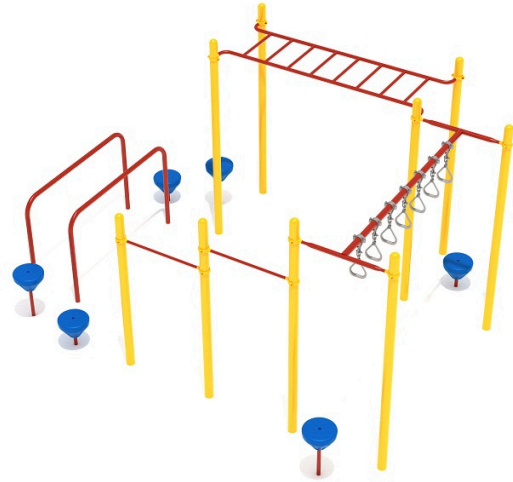

Spartanburg - Surplus

MSRP \$6,676.00

SALE \$5,141.00

Highlights:

- Great for fitness-inclined children
- Pebble Climbers help connect activities
- Overhead play elements allow
- Allows for wide range of exercises

Age Group: 5 to 12 years

Fall Height: 84"

COMPLIES With:

ASTM F1487-17

CPSC PUB #325

ADA Compliant

Great for kids who are always on the move, Spartanburg provides numerous activities for children to engage in. This collection of play amenities is designed to stimulate kids' physical and mental energy using a wide array of play experiences. The round Pebble Climbers help connect the various aspects of Spartanburg, and can also serve as a resting place for kids to sit and observe their surroundings. The Overhead Straight Rung Horizontal Ladder and the Overhead Straight Swinging Ring Ladder both function similarly to monkey bars, allowing kids to climb horizontally from one end of the structure to the other. The pull up bars allow more acrobatic children to hoist themselves up to do pull ups, while the Parallel Bars offer further engagement of core and upper body muscles. There's no shortage of activities to engage in with Spartanburg.