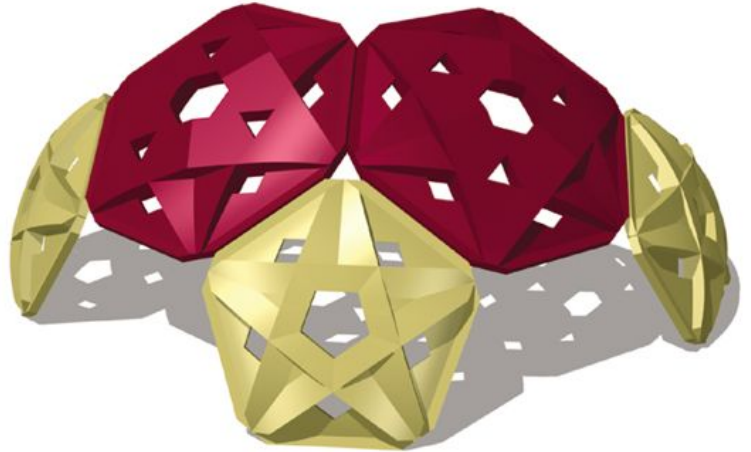

## Half Arch Plastic Climber

**MSRP \$4,985.00**

**SALE \$4,238.00**

**Age Group:** 5 to 12 years

**Footprint:** 10' 6" long x 12' 6" wide x 5' 7" high

**Use Zone:** 22' 6" x 24' 6"

---

The Sii Half Arch Plastic Playground Climber is a great addition to any park or playground. Kids from 5-12 enjoy this half arch shaped climbing wall, and they are attracted to its stylish Tortoise panels. Built for durability, this climber can withstand years of busy park play. The panels have foot and hand holes to make climbing easier. This climber is great for younger kids because it is a safe height for any child to climb, and the unique look for the half arch shaped climbing wall makes an idea spot for any child to create an imaginative adventure with friends. Sii brand commercial playground equipment is a well-known brand that is committed to child playground safety, all their playground equipment follows the strict playground safety guidelines laid out by the with CPSC and ASTM organizations.