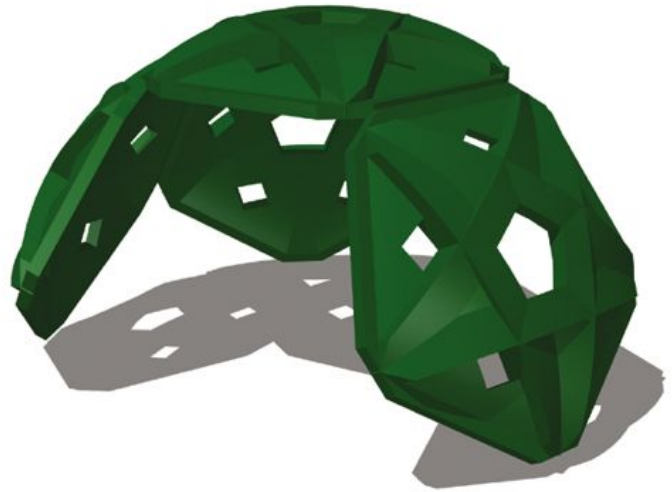

## Mini Arch 2 Plastic Climber

**MSRP \$3,612.00**

**SALE \$3,071.00**

**Age Group:** 5 to 12 years

**Footprint:** 7' 6" long x 8' wide x 4' 6" high

**Use Zone:** 19' 6" x 20'

**COMPLIES With:**

ASTM F1487-17

CPSC PUB #325

---

Children love the distinctive design of the Mini Arch 2 Plastic Playground Climber, and it is ideal for any playground that kids from age 2-12 play at including daycare centers play areas, neighborhood parks, and preschool or elementary school playgrounds. This safe and challenging climber is great for children to play on and burn off energy during playtime. The climbing wall features the stylish and popular Tortoise climbing panels, which are fun, safe, and durable. The fun half-dome shaped structure inspires creativity and children enjoy having fun made up adventures with their friends as they play. The mini size of the climber makes it a great place to learn and develop climbing skills. The durable material used when producing the Mini Arch Plastic Climber is designed to endure years and years of heavy playground use, and will resist fading.