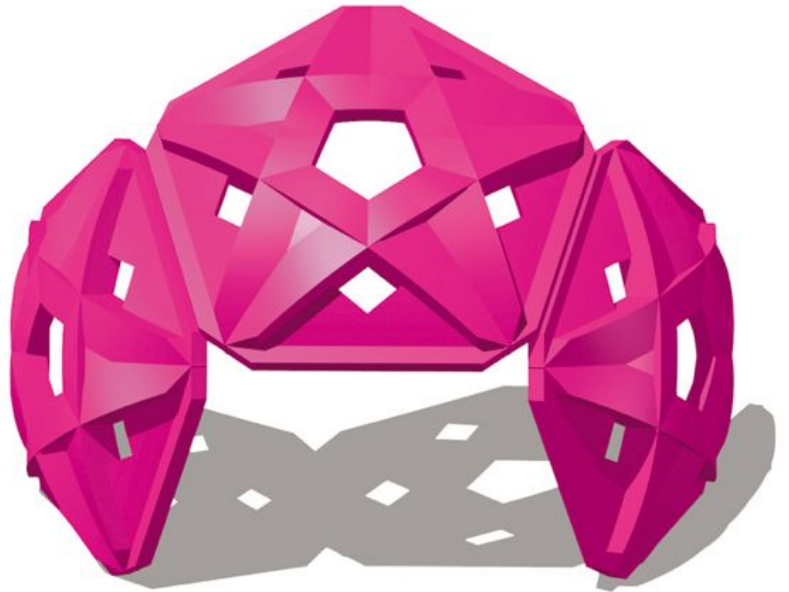

Mini Arch Plastic Climber

MSRP \$2,727.00

SALE \$2,318.00

Age Group: 5 to 12 years

Footprint: 4' 3" long x 8' wide x 5' 4-3/4" high

Use Zone: 16' 3" x 20'

This commercial use playground climber is designed to meet all ASTM and CPSC playground safety requirements. Heavy use is no problem for the Mini Arch Plastic Climber; it is built to last with high quality rotationally molded materials that resist fading and wear. This playground climber is an ideal addition to any playground or park. It will provide many years of fun play for kids aged 5-12. This playground equipment is a great way for kids to play and exercise, they are sure to burn off lots of energy as they climb and play. Playing on this climber helps develop muscles all over the body including arms, legs, abdominals, and back muscles; this climber provides a full body work out during playtime. The Tortoise climbing panels are equipped with hand and foot holds designed to for easy gripping and safe climbing.