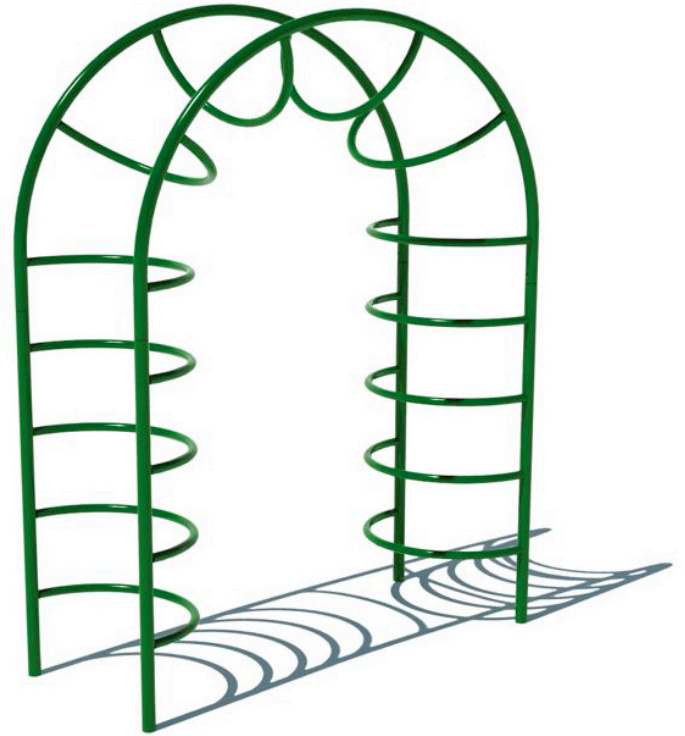

## Senior Hump Camel Climber

**MSRP \$2,605.00**

**SALE \$2,215.00**

**Age Group:** 5 to 12 years

**Footprint:** 2' long x 5' wide 7' high

**Use Zone:** 14' x 17'

---

This climber has an artistic look; it is sure to improve the aesthetic appeal of any park or playground. Designed for older kids, the Senior Hump Camel Climber reaches seven feet at the height of the camel hump. A series of loop rungs are attached to parallel support poles to create the camel hump shape of this playground climber. This climber is best suited for parks and playground where kids from 5-12 play, for example elementary and middle school, neighborhood parks, and recreation centers. This climber keeps kids entertained while also giving them a complete full-body workout. Climbing around on this play equipment utilizes every muscle in the body including major muscles like abdominals, back, arm, and leg muscles. The Senior Hump Camel Climber must be in-ground mounted and fortified with concrete footers to comply with playground safety regulations.