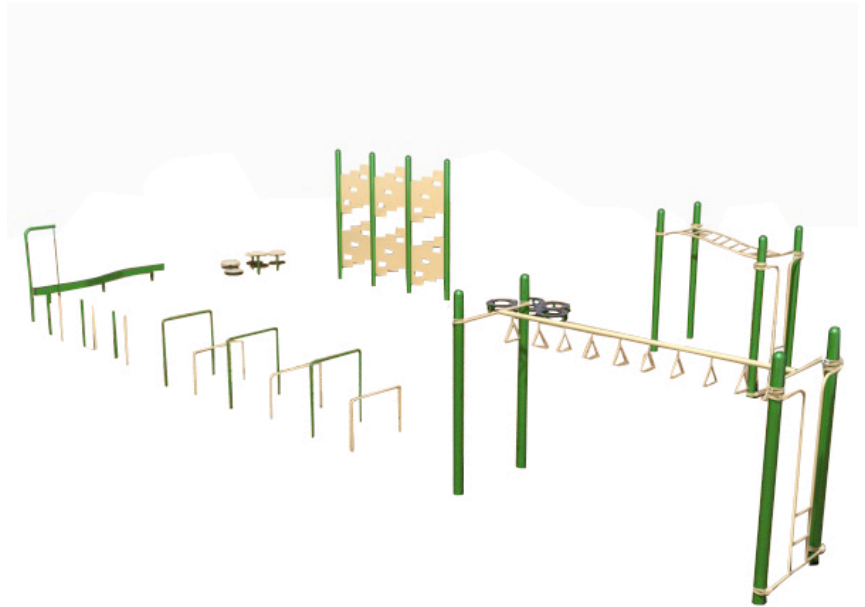

## 9 Station Shape Course

**MSRP \$13,445.00**

**SALE \$11,294.00**

### Highlights:

- Features a variety of exercises
- Includes strength, agility, balance and speed based activities
- Most activities work to use body weight to build strength
- Can be used a complete workout

**Age Group:** 5 to 12 years

**Footprint:** 41' x 68'

**Use Zone:** 53' x 80', Multiple Configurations

---

The 9 Unit Shape Course includes new fitness events including the Rope Climb. Offer children an action packed playground without the high cost of a structure. Great for any outdoor area with a large open space or around a walking path. Included is a Rope Climb, Tire Challenge, SportsPlay Twister Beam, Over/Under Bars, Agility Poles, S Horizontal Ladder, Ring Climber, Parallel Climber, and Stepping Stones. Comes powder coat painted or galvanized steel. Choose a color below or call us for an alternative color combination.