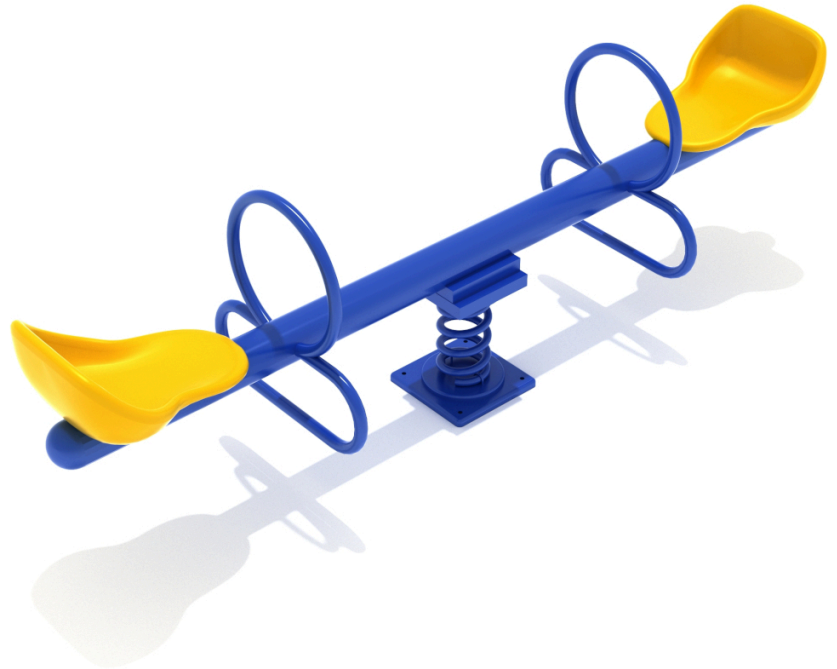

RockWell Teeter Duo

MSRP \$980.00

SALE \$779.00

Highlights:

- Seats come only in Sunglow Yellow or Tan
- Custom colors will be shipped in 10 - 14 weeks
- Rotationally molded plastic seats are comfortable and durable
- Hardy powder coat paint for increased resistance to the elements

Age Group: 2 to 5 years

Footprint: 1' 8" x 6' 4"

Use Zone: 13' 8" x 18' 4"

COMPLIES With:

ASTM F1487-17

CPSC PUB #325

The RockWell Teeter Duo is unparalleled in its cooperative play. It is comprised of powder-coat painted galvanized steel with rotationally molded plastic seats. The powder-coat paint protects against rust and resists the effects of nasty weather. The entire unit is fastened to a hardy spring that adds a bounce to the back and forth tottering. Two steel rings extend out and are used for kids to balance and reposition themselves. Steel footholds are an additional safety feature that provides easy readjustments; ensuring kids are as in control and secure as possible. The hard plastic seats are a comfortable and durable necessity when bouncing along. The RockWell Teeter Duo comes in a variety of colors. If you need this structure fast, quick-ship in the primary and neutral color variations are your answer. Any other custom color will require 10 - 14 weeks to be processed and shipped. The RockWell Teeter Duo will bring an equal level of play to your playground.