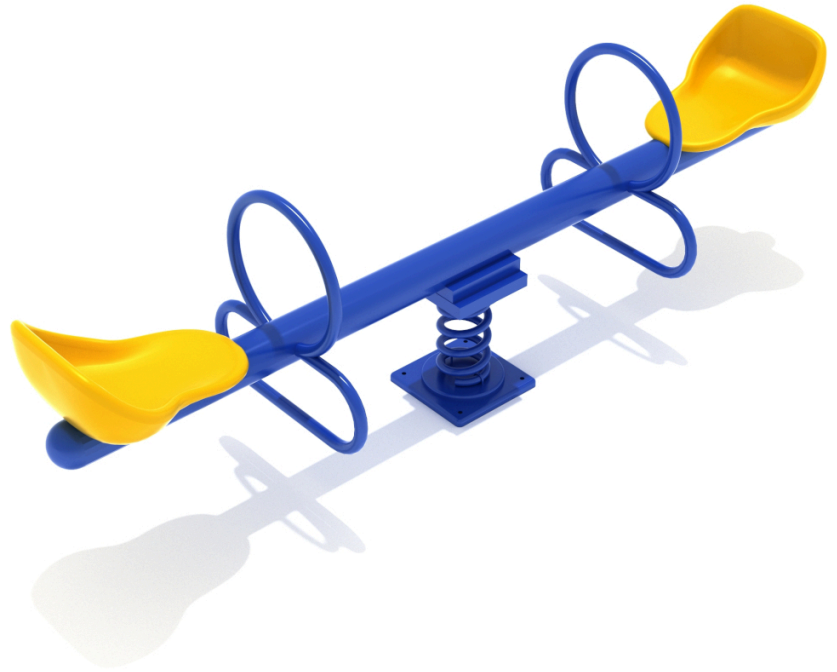

RockWell Teeter Duo

MSRP \$980.00

SALE \$779.00

Highlights:

- Seats come only in Sunglow Yellow or Tan
- Custom colors will be shipped in 6 - 7 weeks
- Rotationally molded plastic seats are comfortable and durable
- Hardy powder coat paint for increased resistance to the elements

Age Group: 2 to 5 years

Footprint: 1' 8" x 6' 4"

Use Zone: 13' 8" x 18' 4"

COMPLIES With:

ASTM F1487-17

CPSC PUB #325

The RockWell Teeter Duo is unparalleled in its cooperative play. It is comprised of powder-coat painted galvanized steel with rotationally molded plastic seats. The powder-coat paint protects against rust and resists the effects of nasty weather. The entire unit is fastened to a hardy spring that adds a bounce to the back and forth tottering. Two steel rings extend out and are used for kids to balance and reposition themselves. Steel footholds are an additional safety feature that provides easy readjustments; ensuring kids are as in control and secure as possible. The hard plastic seats are a comfortable and durable necessity when bouncing along. The RockWell Teeter Duo comes in a variety of colors. If you need this structure fast, quick-ship in the primary and neutral color variations are your answer. Any other custom color will require 6 - 7 weeks to be processed and shipped. The RockWell Teeter Duo will bring an equal level of play to your playground.