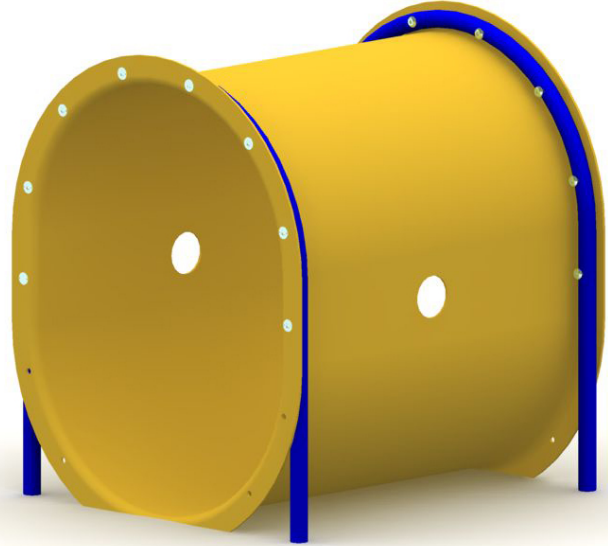

## Single Direct Bury Fun Tube

**MSRP \$700.00**

**SALE \$595.00**

**Age Group:** 2 to 5 years

**Footprint:** 2' 2-1/4" x 2' 6" x 2' 6"

**Use Zone:** 14' 3" x 14' 6"

---

The Single Direct Bury Fun Tube is great for smaller playgrounds looking for independent playground items. This crawl tube is affordable and safe equipment. Each Fun Tube is 30 inches tall and 28 inches wide. The Fun Tube is constructed of yellow roto-molded polyethylene plastic and a blue steel frame. Mounts in-ground.