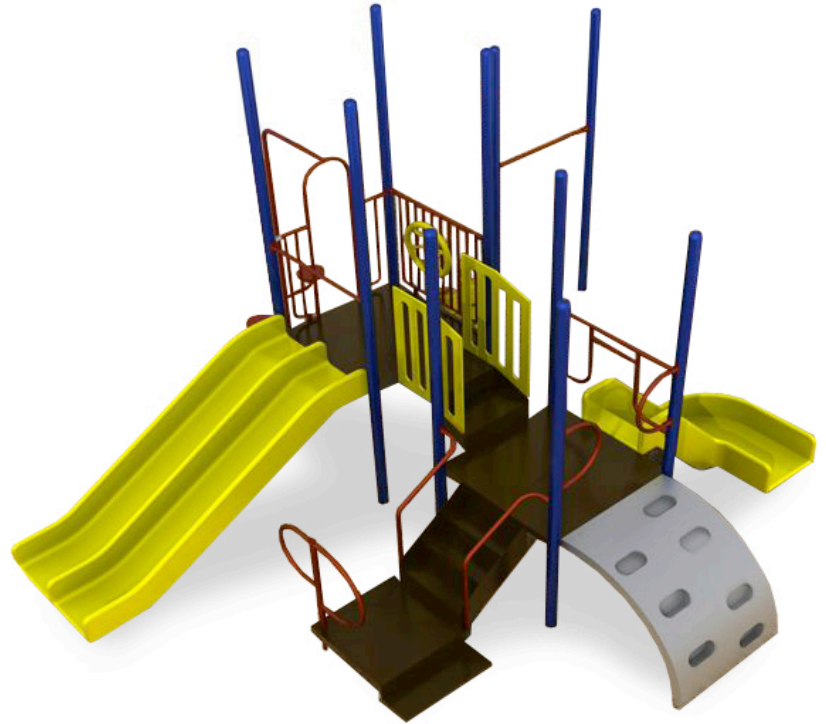

Lindsey Playground Structure

Price \$14,555.00

Highlights:

- Offers a wide variety of climbing and sliding play
- Chinning bar gives children to build core strength
- Tic tac toe panel on ground level is easily accessible
- Features a turn slide and a double slide

Age Group: 5 to 12 years

Footprint: 19' x 21'

Use Zone: 31' x 33'

If you want to break away from the traditional look of most playground equipment, you will appreciate the unique style of this Lindsey Playground Structure by SportsPlay. Children are offered seven activities for hours of fun, including slides, stairs, a pad climber, chin up bar, guard rail with wheel and a Dino panel. This is a large and incredibly sturdy system that must be mounted into the ground. Of course, this will offer peace-of-mind to parents and guardians watching little ones play. The deck is easily secured to posts by using the included nuts. You may be interested to know that the diameter of the posts is 3.5 and 5 inches, just to give you an idea of how stable they are. The Lindsey Playground Structure can be personalized to your preferred color combination as well. This is a system children will love to play on!