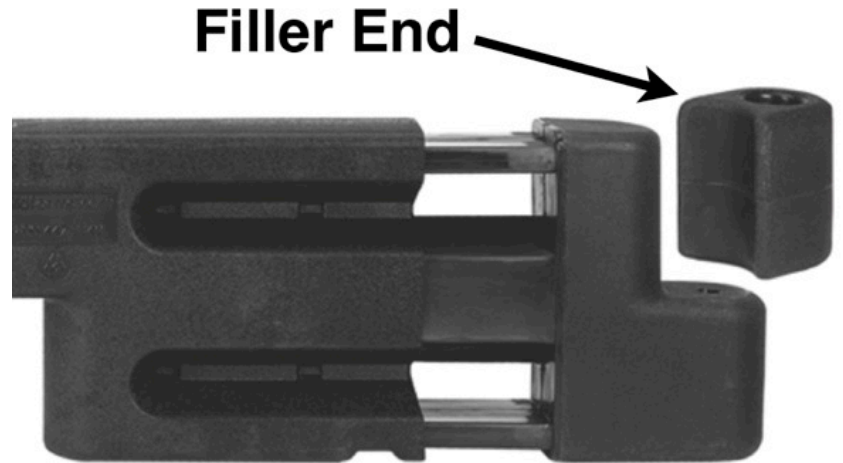

6 Pack Filler Ends for Funtimbers

MSRP \$194.00

SALE \$165.00

Filler Ends for Funtimbers are the answer to having a continuous height border when the Funtimber abuts a wall or fence. By using the Filler Ends, a finished appearance is achieved. Available for the 8, 9, and 12 inch high Funtimber Borders, each package includes six filler ends.